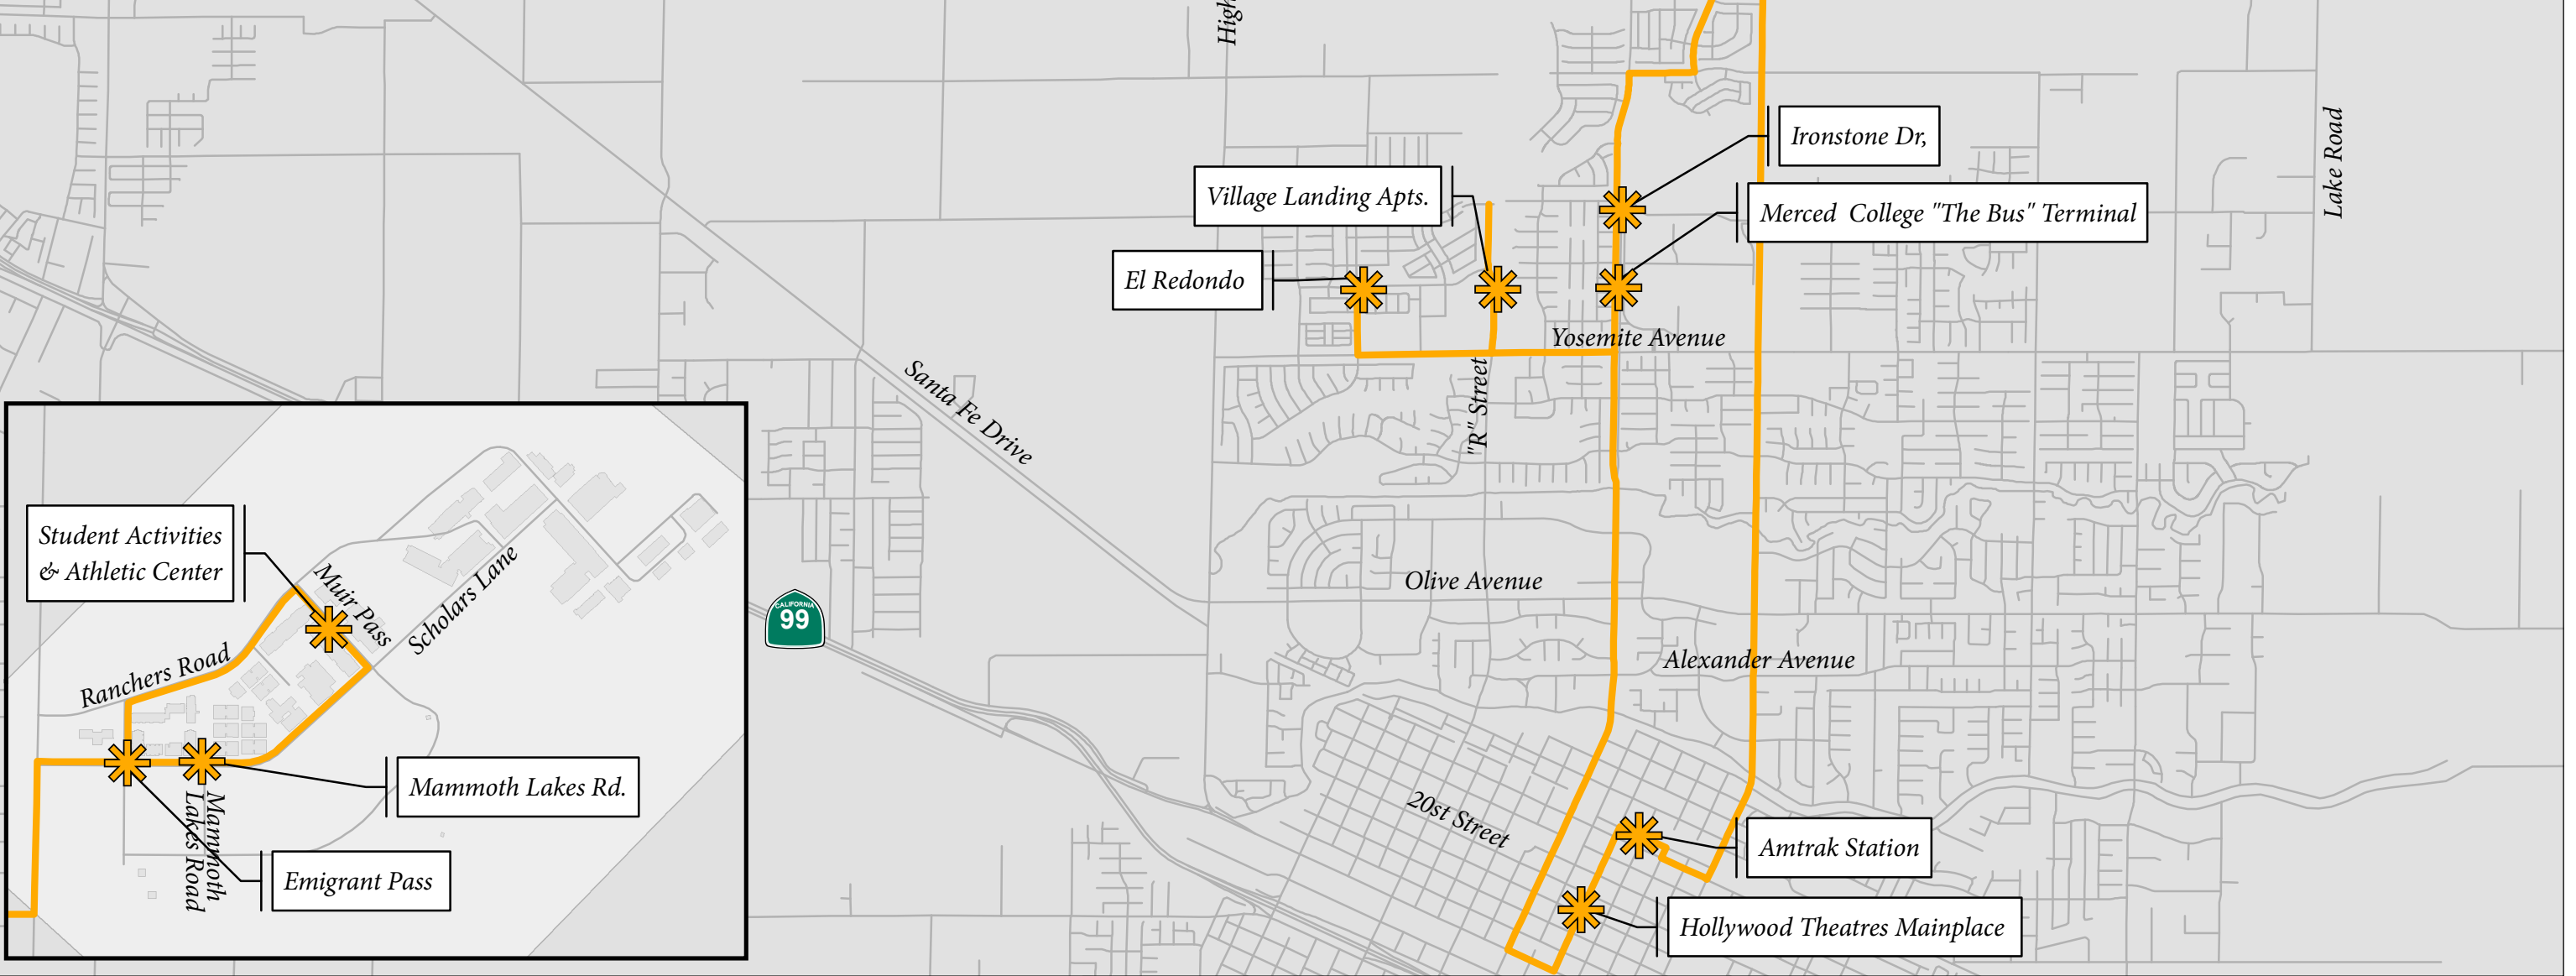

G Line: Monday - Friday

	AM		PM	
"R" Street Village Apts.	6:00	7:02	8:24	9:26
El Redondo @ corner of Jenner before traffic circle	6:05	7:07	8:29	9:31
Merced College The Bus terminal	6:10	7:12	8:34	9:36
Ironstone Dr.	6:12	7:14	8:36	9:38
Bellevue Ranch "Arrow Wood Dr."	6:16	7:18	8:40	9:42
Mammoth Lakes Rd.	6:23	7:25	8:47	9:49
Student Activities & Athletics Center	6:28	7:50	8:52	9:54
Emigrant Pass at Scholars Lane	6:30	7:52	8:54	9:56
Amtrak	6:45	8:07	9:09	10:11
Hollywood Mainplace Theatre	6:46	8:08	9:10	10:12
"R" Street Village Apts.	7:02	8:24	9:26	10:28
	11:50	12:52	1:54	2:56
	12:57	1:59	3:21	4:23
	12:00	1:02	2:04	3:26
	12:02	1:04	2:06	3:28
	12:06	1:08	2:10	3:32
	12:13	1:15	2:17	3:39
	12:18	1:20	2:42	3:44
	12:20	1:22	2:44	3:46
	12:35	1:37	2:59	4:01
	12:36	1:38	3:00	4:02
	12:52	1:54	3:16	4:18
	12:57	1:59	3:21	4:23
	1:02	2:04	3:26	4:28
	1:04	2:06	3:28	4:30
	1:08	2:10	3:32	4:34
	1:15	2:17	3:39	4:41
	1:20	2:42	3:44	4:46
	1:22	2:44	3:46	4:48
	1:37	2:59	4:01	5:03
	1:38	3:00	4:02	5:04
	3:16	4:18	5:20	6:42
	3:21	4:23	5:25	6:47
	3:26	4:28	5:30	6:52
	3:28	4:30	5:32	6:54
	3:32	4:34	5:36	6:58
	3:39	4:41	5:43	
	3:44	4:46	6:08	
	3:46	4:48	6:10	
	4:01	5:03	6:25	
	4:02	5:04	6:26	
	4:18	5:20	6:42	

G Line – Campus & Downtown Summer 2016

UC MERCED CATTRACKS

TRANSPORTATION AND PARKING SERVICES

To get up to the minute text message route updates, text "Follow @UCMTaps_GLine" to 40404