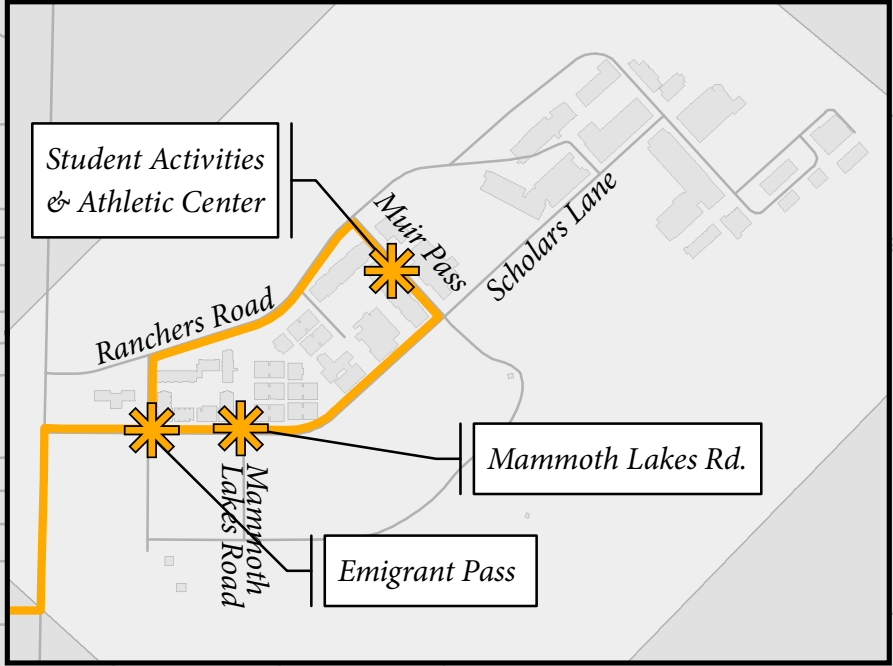

G Line: Monday - Friday

	AM		PM	
"R" Street Village Apts.	6:00	7:02	8:24	9:26
El Redondo @ corner of Jenner before traffic circle	6:05	7:07	8:29	9:31
Merced College The Bus terminal	6:10	7:12	8:34	9:36
Ironstone Dr.	6:12	7:14	8:36	9:38
Bellevue Ranch "Arrow Wood Dr."	6:16	7:18	8:40	9:42
Mammoth Lakes Rd.	6:23	7:25	8:47	9:49
Student Activities & Athletics Center	6:28	7:50	8:52	9:54
Emigrant Pass at Scholars Lane	6:30	7:52	8:54	9:56
Amtrak	6:45	8:07	9:09	10:11
Hollywood Mainplace Theatre	6:46	8:08	9:10	10:12
"R" Street Village Apts.	7:02	8:24	9:26	10:28
	11:50	12:52	1:54	2:56
	12:57	1:59	3:21	4:23
	12:00	1:02	2:04	3:26
	12:02	1:04	2:06	3:28
	12:06	1:08	2:10	3:32
	12:13	1:15	2:17	3:39
	12:18	1:20	2:42	3:44
	12:20	1:22	2:44	3:46
	12:35	1:37	2:59	4:01
	12:36	1:38	3:00	4:02
	12:52	1:54	3:16	4:18
	12:57	1:59	3:21	4:23
	1:02	2:04	3:26	4:28
	1:04	2:06	3:28	4:30
	1:08	2:10	3:32	4:34
	1:15	2:17	3:39	4:41
	1:20	2:42	3:44	4:46
	1:22	2:44	3:46	4:48
	1:37	2:59	4:01	5:03
	1:38	3:00	4:02	5:04
	3:16	4:18	5:20	6:42
	3:21	4:23	5:25	6:47
	3:26	4:28	5:30	6:52
	3:28	4:30	5:32	6:54
	3:32	4:34	5:36	6:58
	3:39	4:41	5:43	
	3:44	4:46	6:08	
	3:46	4:48	6:10	
	4:01	5:03	6:25	
	4:02	5:04	6:26	
	4:18	5:20	6:42	

G Line – Campus & Downtown Summer 2016

UC MERCED CATTRACKS

TRANSPORTATION AND PARKING SERVICES

To get up to the minute text message route updates, text "Follow @UCMTaps_GLine" to 40404