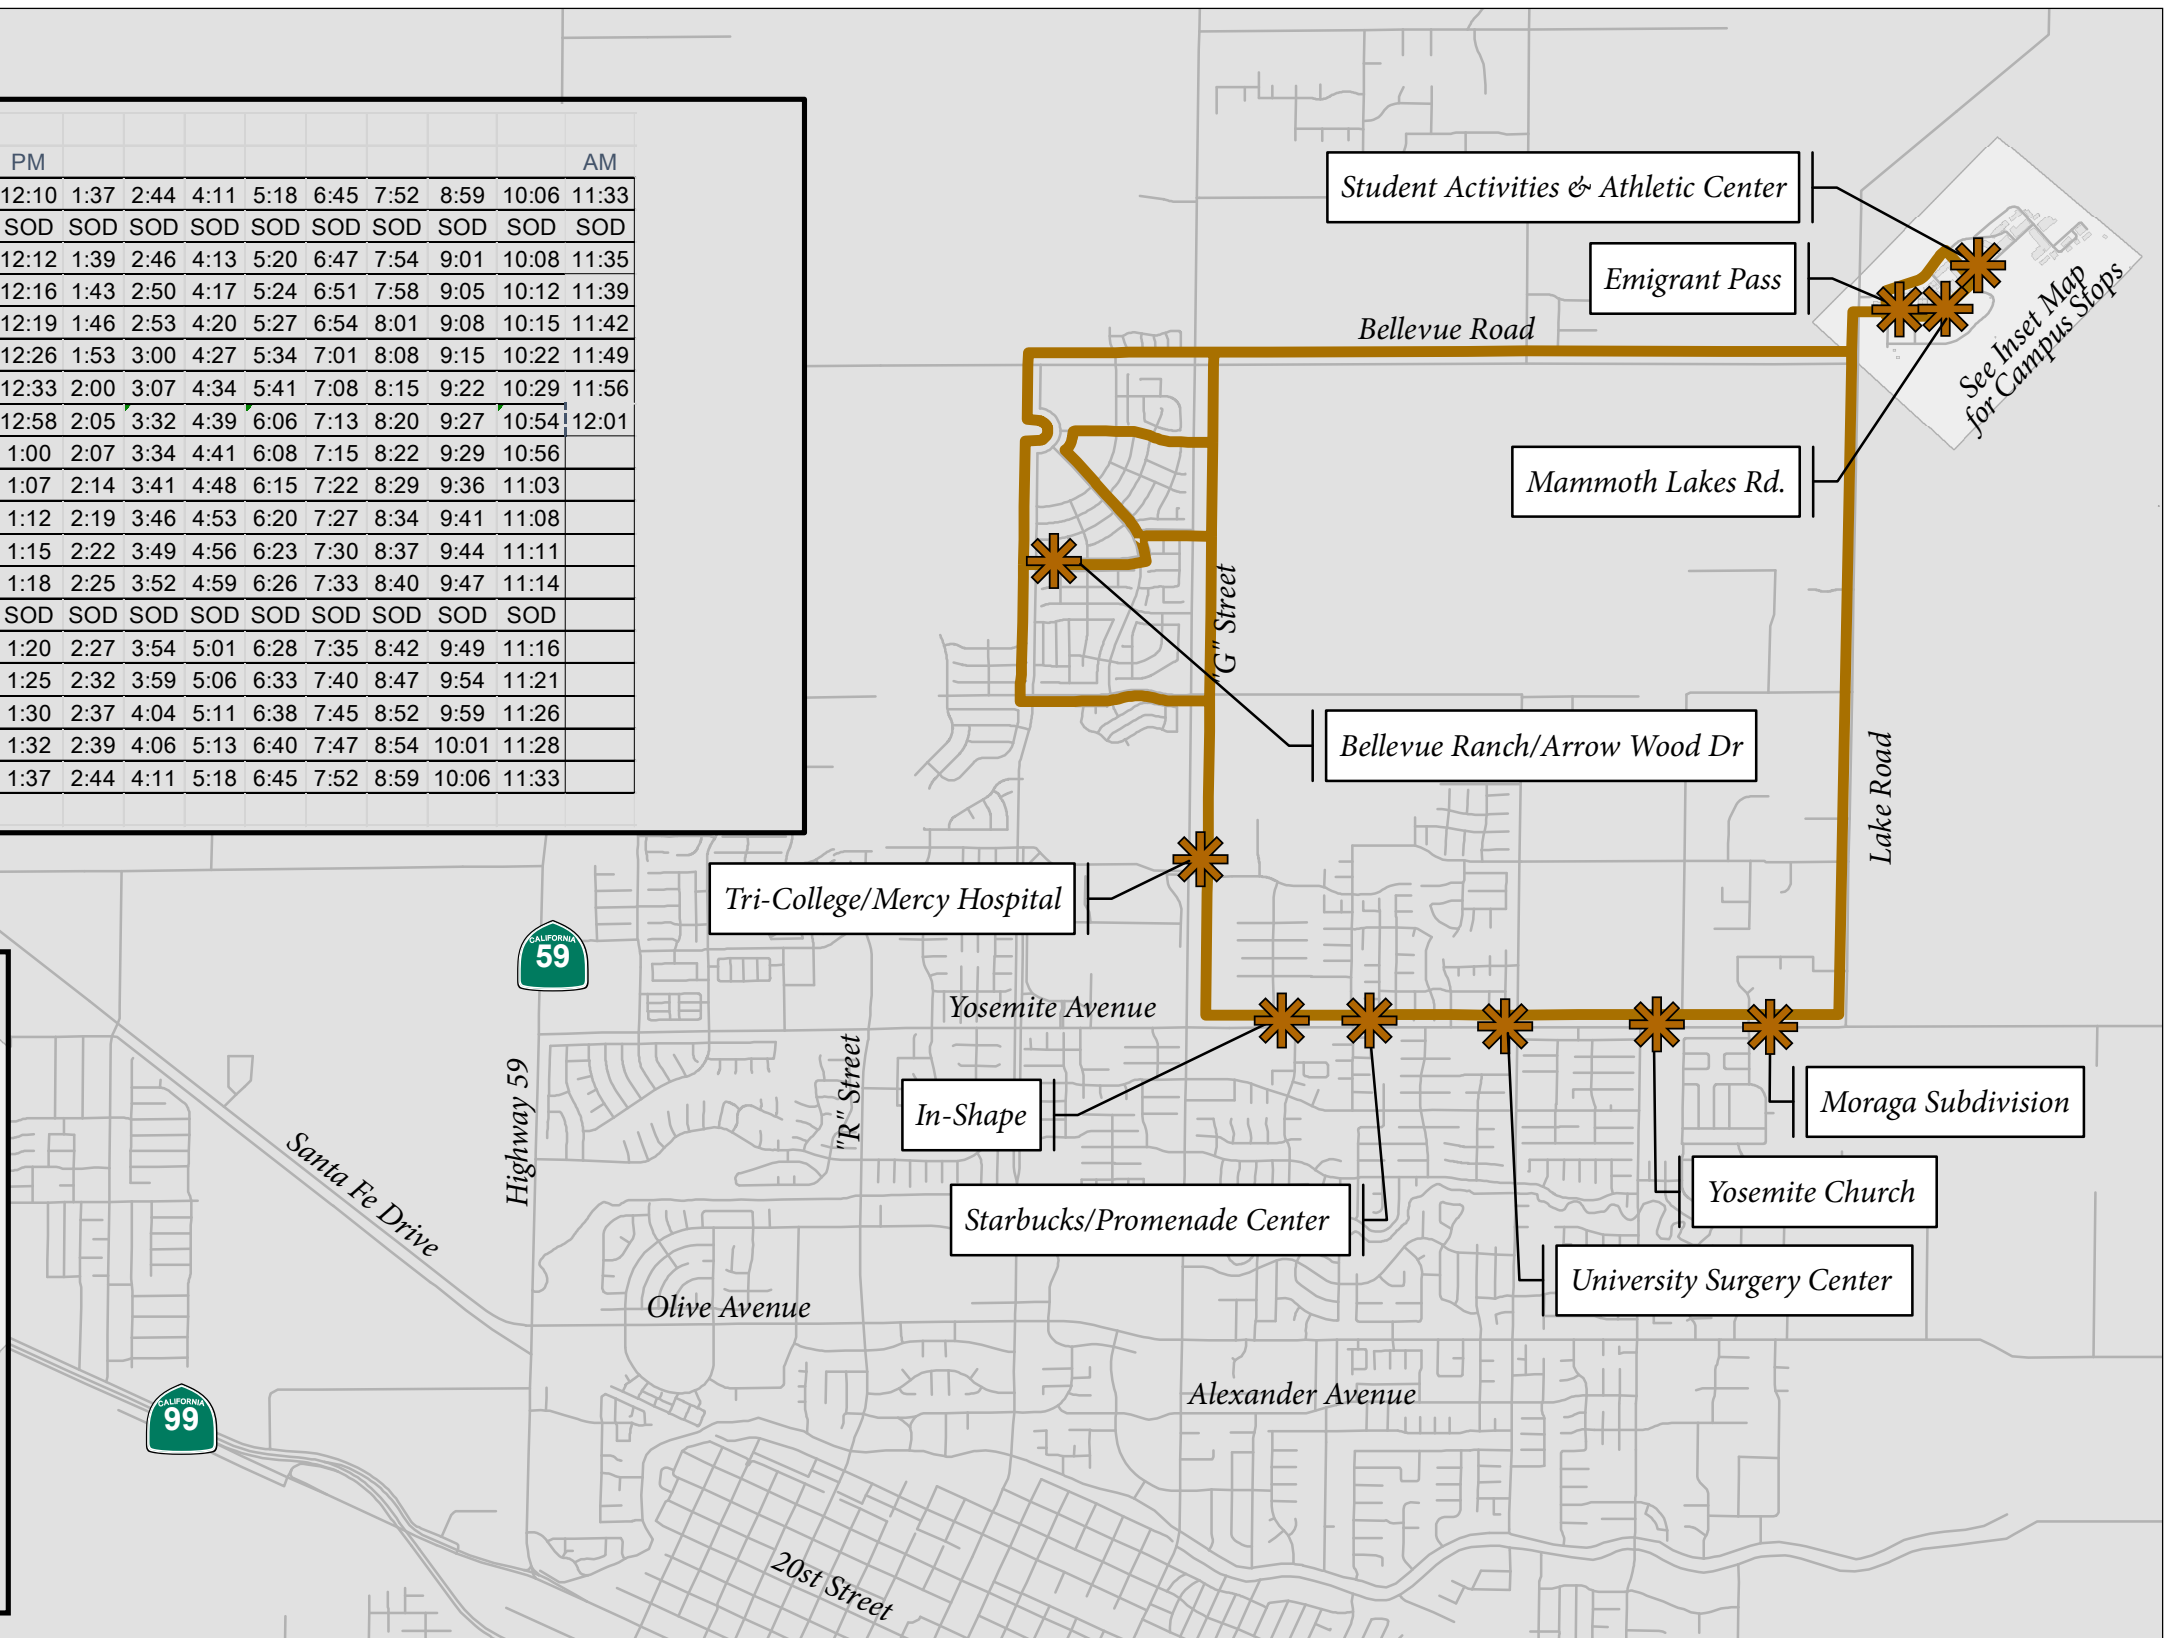

**Summer FastCat: Monday-Friday**

	AM					PM					AM				
Moraga Housing	6:15	7:22	8:49	9:56	11:03	12:10	1:37	2:44	4:11	5:18	6:45	7:52	8:59	10:06	11:33
McKee Rd. "Yosemite Church"	SOD	SOD	SOD	SOD	SOD	SOD	SOD	SOD	SOD	SOD	SOD	SOD	SOD	SOD	SOD
University Surgery Center	6:17	7:24	8:51	9:58	11:05	12:12	1:39	2:46	4:13	5:20	6:47	7:54	9:01	10:08	11:35
Starbucks/Promenade Center	6:21	7:28	8:55	10:02	11:09	12:16	1:43	2:50	4:17	5:24	6:51	7:58	9:05	10:12	11:39
Mercy Hospital/Tri-College (Kiosk "G" and Mercy)	6:24	7:31	8:58	10:05	11:12	12:19	1:46	2:53	4:20	5:27	6:54	8:01	9:08	10:15	11:42
Bellevue Ranch "Mandeville/Barclay"	6:31	7:38	9:05	10:12	11:19	12:26	1:53	3:00	4:27	5:34	7:01	8:08	9:15	10:22	11:49
Mammoth Lakes Rd.	6:38	7:45	9:12	10:19	11:26	12:33	2:00	3:07	4:34	5:41	7:08	8:15	9:22	10:29	11:56
Student Activities & Athletics Center	6:43	8:10	9:17	10:24	11:31	12:58	2:05	3:32	4:39	6:06	7:13	8:20	9:27	10:54	12:01
Emigrant Pass at Scholars Lane	6:45	8:12	9:19	10:26	11:33	1:00	2:07	3:34	4:41	6:08	7:15	8:22	9:29	10:56	
Bellevue Ranch "Arrow Wood Dr."	6:52	8:19	9:26	10:33	11:40	1:07	2:14	3:41	4:48	6:15	7:22	8:29	9:36	11:03	
Tri-College/Mercy (G St. 2nd light pole after Mercy)	6:57	8:24	9:31	10:38	11:45	1:12	2:19	3:46	4:53	6:20	7:27	8:34	9:41	11:08	
In-Shape	7:00	8:27	9:34	10:41	11:48	1:15	2:22	3:49	4:56	6:23	7:30	8:37	9:44	11:11	
University Surgery Center	7:03	8:30	9:37	10:44	11:51	1:18	2:25	3:52	4:59	6:26	7:33	8:40	9:47	11:14	
McKee Rd. "Yosemite Church"	SOD	SOD	SOD	SOD	SOD	SOD	SOD	SOD	SOD	SOD	SOD	SOD	SOD	SOD	SOD
Moraga Housing	7:05	8:32	9:39	10:46	11:53	1:20	2:27	3:54	5:01	6:28	7:35	8:42	9:49	11:16	
Mammoth Lakes Rd.	7:10	8:37	9:44	10:51	11:58	1:25	2:32	3:59	5:06	6:33	7:40	8:47	9:54	11:21	
Student Activities & Athletics Center	7:15	8:42	9:49	10:56	12:03	1:30	2:37	4:04	5:11	6:38	7:45	8:52	9:59	11:26	
Emigrant Pass at Scholars Lane	7:17	8:44	9:51	10:58	12:05	1:32	2:39	4:06	5:13	6:40	7:47	8:54	10:01	11:28	
Moraga Housing	7:22	8:49	9:56	11:03	12:10	1:37	2:44	4:11	5:18	6:45	7:52	8:59	10:06	11:33	