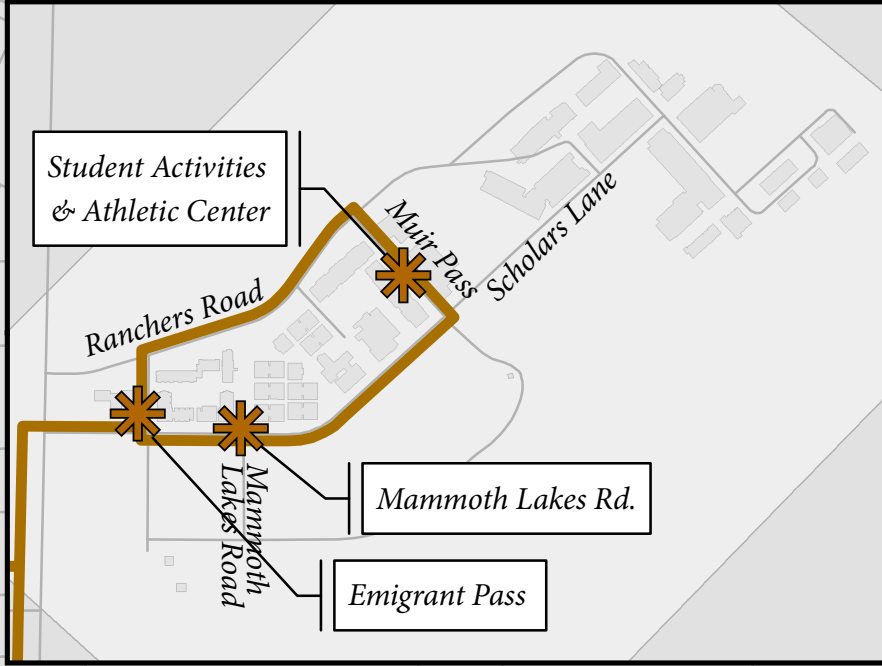

**FastCat Line- Moraga/Campus Summer 2016**

UC MERCED CATTRACKS

TRANSPORTATION AND PARKING SERVICES

To get up to the minute text message route updates, text "Follow @UCMTaps\_FastCat" to 40404