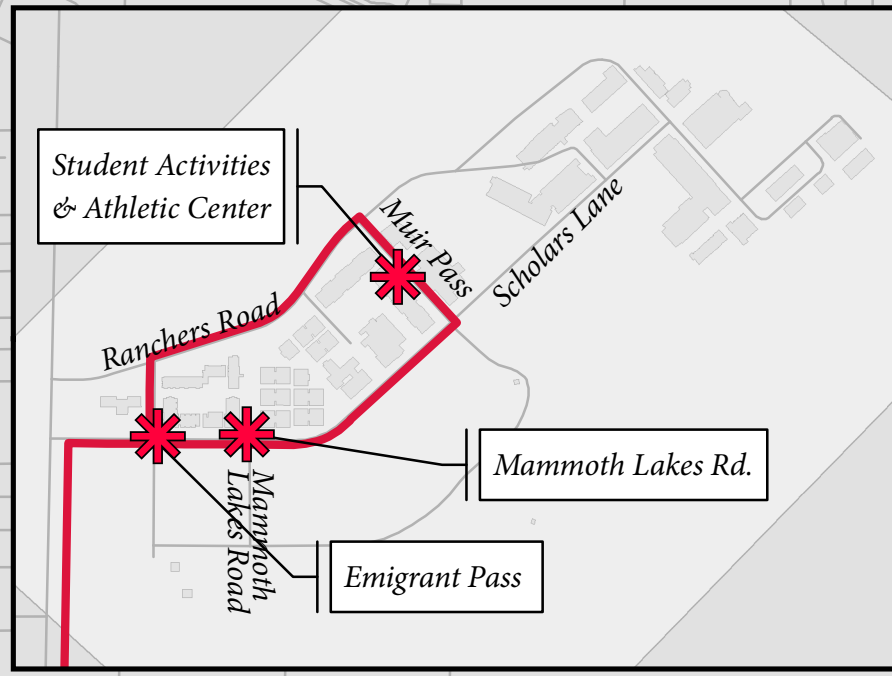

Summer 2016 E Line				
			PM	AM
Mammoth Lakes Rd.	7:05	8:49	10:53	1:07
Student Activities & Athletics Center	7:10	9:14	11:28	1:32
Emigrant Pass at Scholars Lane	7:12	9:16	11:30	1:34
Moraga Housing	7:17	9:21	11:35	1:39
McKee Rd "Yosemite Church"	SOD	SOD	SOD	SOD
Starbucks/Promenade Center	7:22	9:26	11:40	1:44
Merced College The Bus Terminal	7:25	9:29	11:43	1:47
Ironstone Dr.	7:27	9:31	11:45	1:49
Cardella and "M" Street	SOD	SOD	SOD	SOD
Bellevue Ranch "Mandeville/Barclay"	7:36	9:40	11:54	1:58
"R" Street Apts.	7:48	9:52	12:06	2:10
El Redondo @ corner of Jenner before traffic circle	7:52	9:56	12:10	2:14
Buena Vista	7:57	10:01	12:15	2:19
Merced Mall Target	8:02	10:06	12:20	2:24
Village Apts. "M" St.	8:03	10:07	12:21	2:25
Merced Mall Theatre	8:07	10:11	12:25	2:29
Amtrak Station	8:14	10:18		
Hollywood Theatres Mainplace	8:16	10:20	12:34	2:38
Granville Apts.	8:28	10:32	12:46	2:50
Meadows Ave & Olivewood Dr. (Food Maxx)	8:32	10:36	12:50	SOD
Rite Aid/Walgreens on G St.	8:36	10:40	12:54	SOD
In-Shape	8:41	10:45	12:59	
McKee Rd. "Yosemite Church"	SOD	SOD	SOD	
Moraga Housing	8:44	10:48	1:02	
Mammoth Lakes Rd.	8:49	10:53	1:07	
SOD - Stop On Demand				

## E Line – Granville Apts./Campus Summer 2016

UC MERCED CATTRACKS

TRANSPORTATION AND PARKING SERVICES

To get up to the minute text message route updates, text "Follow @UCMTaps\_ELine" to 40404