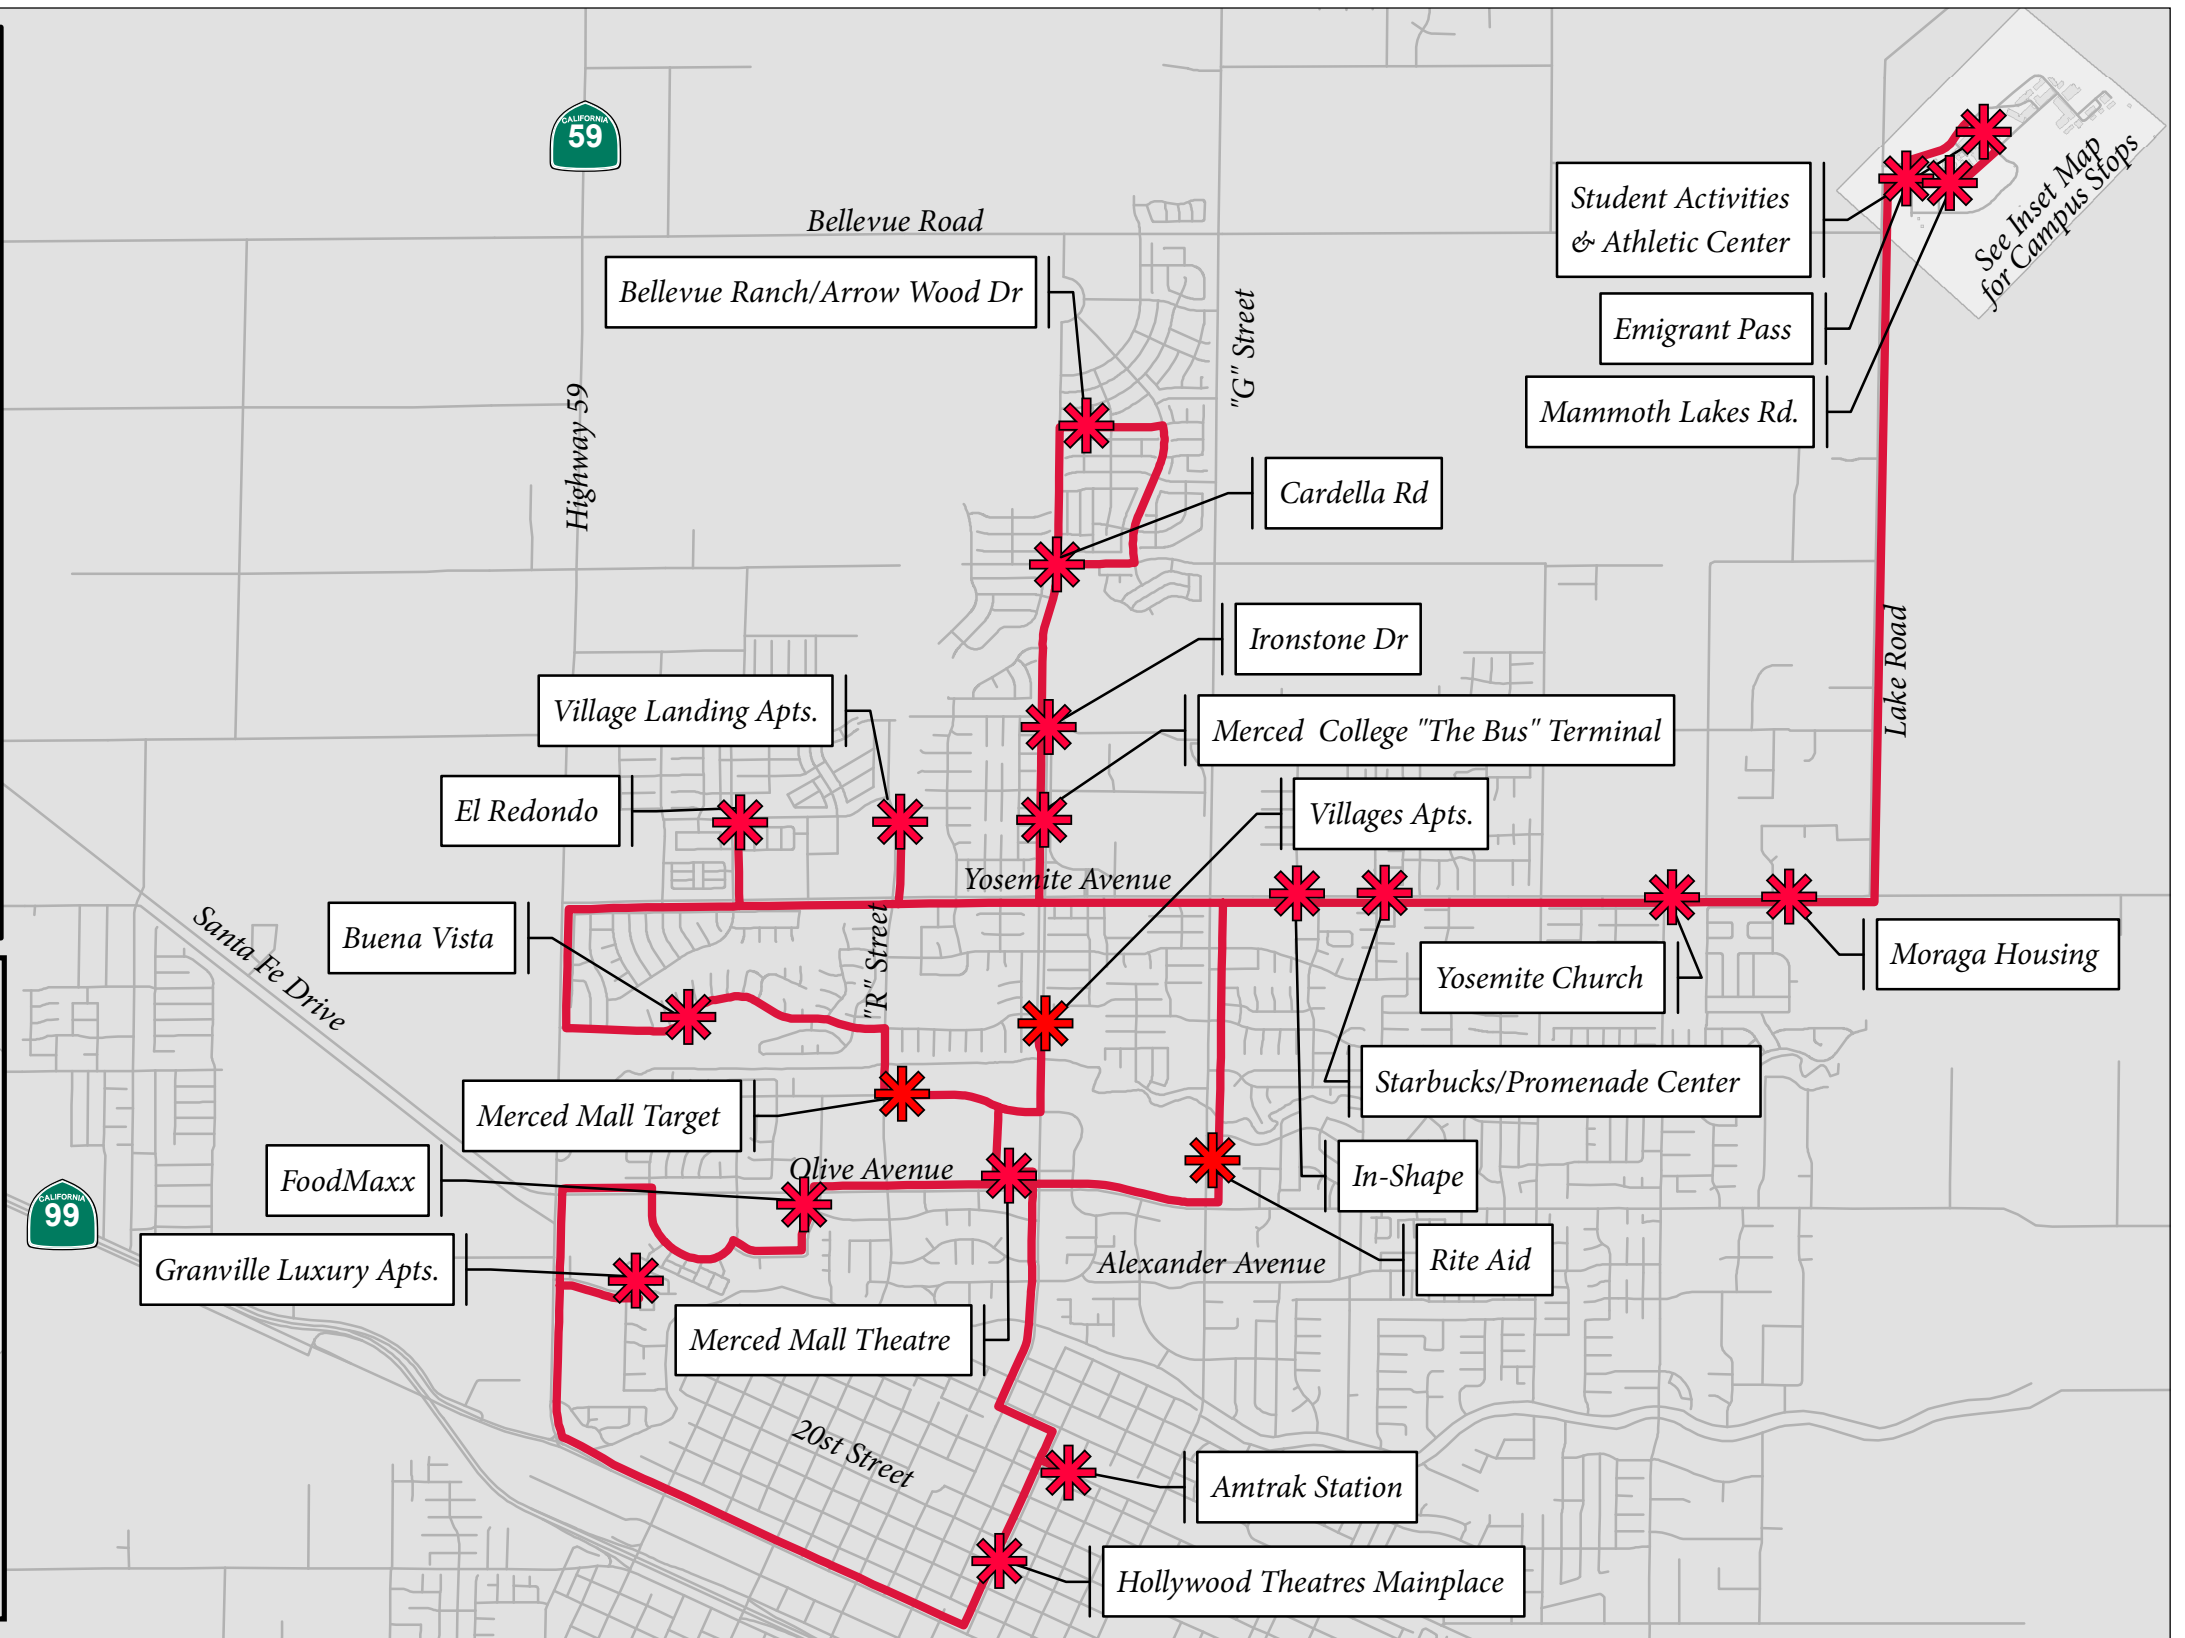

Summer 2016 E Line				
			PM	AM
Mammoth Lakes Rd.	7:05	8:49	10:53	1:07
Student Activities & Athletics Center	7:10	9:14	11:28	1:32
Emigrant Pass at Scholars Lane	7:12	9:16	11:30	1:34
Moraga Housing	7:17	9:21	11:35	1:39
McKee Rd "Yosemite Church"	SOD	SOD	SOD	SOD
Starbucks/Promenade Center	7:22	9:26	11:40	1:44
Merced College The Bus Terminal	7:25	9:29	11:43	1:47
Ironstone Dr.	7:27	9:31	11:45	1:49
Cardella and "M" Street	SOD	SOD	SOD	SOD
Bellevue Ranch "Mandeville/Barclay"	7:36	9:40	11:54	1:58
"R" Street Apts.	7:48	9:52	12:06	2:10
El Redondo @ corner of Jenner before traffic circle	7:52	9:56	12:10	2:14
Buena Vista	7:57	10:01	12:15	2:19
Merced Mall Target	8:02	10:06	12:20	2:24
Village Apts. "M" St.	8:03	10:07	12:21	2:25
Merced Mall Theatre	8:07	10:11	12:25	2:29
Amtrak Station	8:14	10:18		
Hollywood Theatres Mainplace	8:16	10:20	12:34	2:38
Granville Apts.	8:28	10:32	12:46	2:50
Meadows Ave & Olivewood Dr. (Food Maxx)	8:32	10:36	12:50	SOD
Rite Aid/Walgreens on G St.	8:36	10:40	12:54	SOD
In-Shape	8:41	10:45	12:59	
McKee Rd. "Yosemite Church"	SOD	SOD	SOD	
Moraga Housing	8:44	10:48	1:02	
Mammoth Lakes Rd.	8:49	10:53	1:07	
SOD - Stop On Demand				

## E Line – Granville Apts./Campus Summer 2016

UC MERCED CATTRACKS

TRANSPORTATION AND PARKING SERVICES

To get up to the minute text message route updates, text "Follow @UCMTaps\_ELine" to 40404