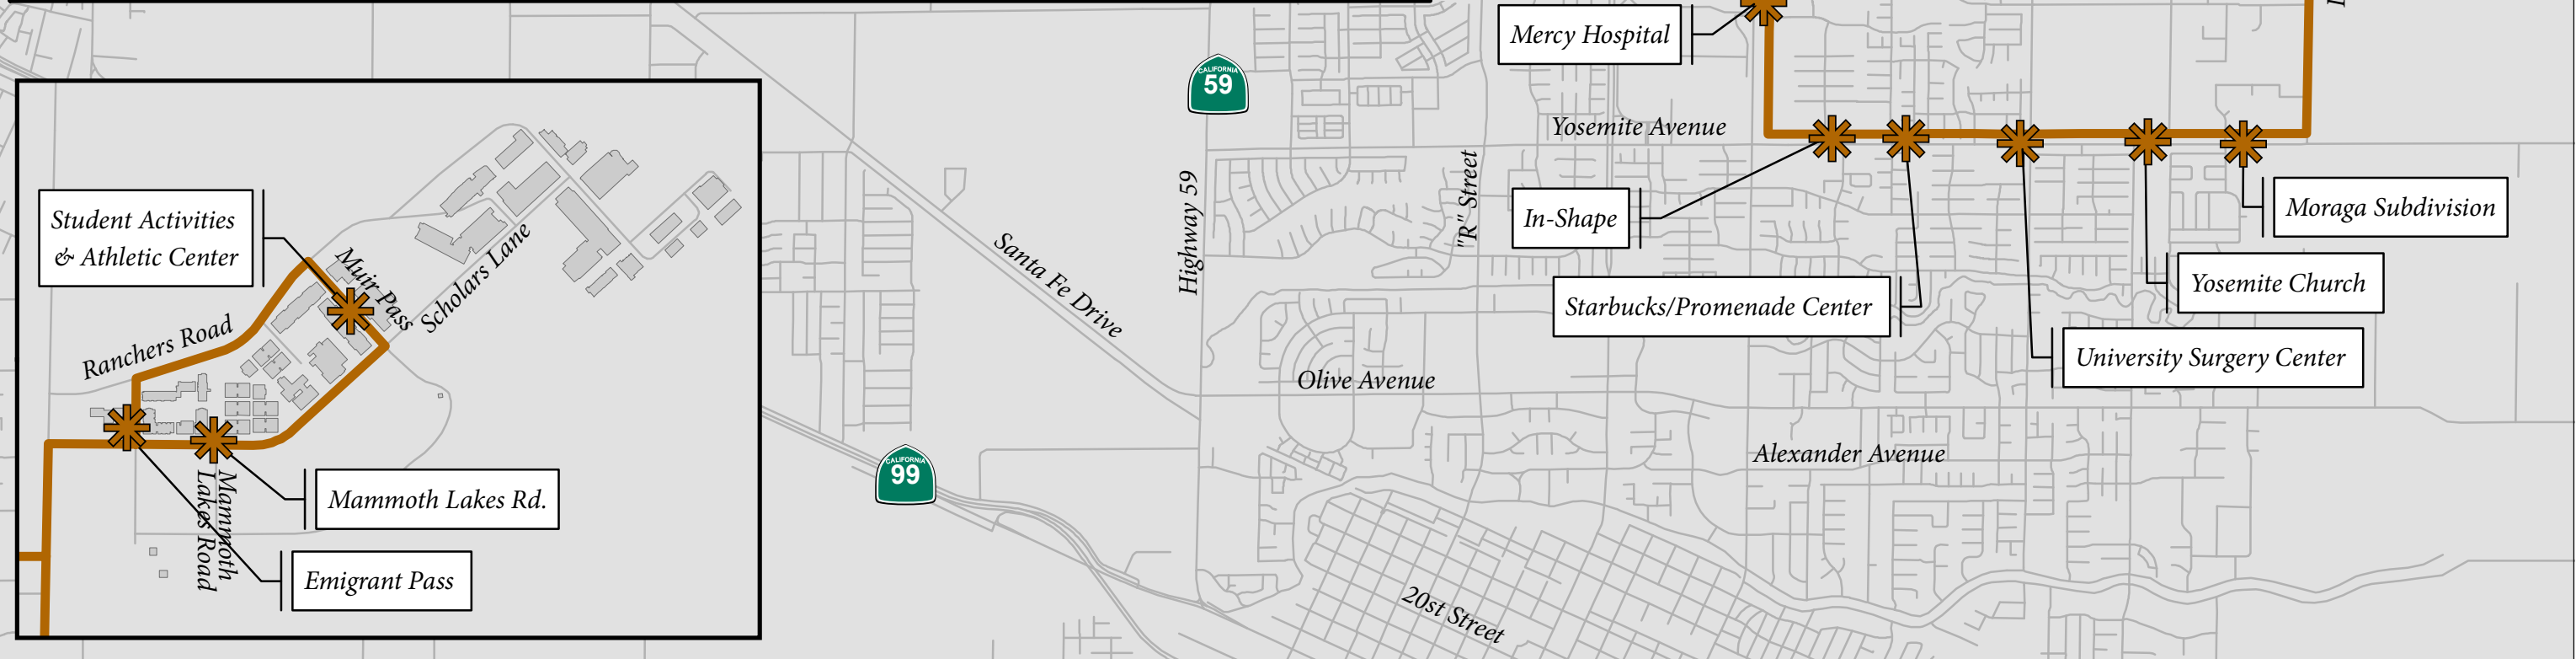

	AM					PM								
Moraga Housing	6:15	7:26	8:57	10:08	11:19	12:30	2:01	3:12	4:43	5:54	7:25	8:36	9:47	10:58
Yosemite Church	SOD	SOD	SOD	SOD	SOD	SOD	SOD	SOD	SOD	SOD	SOD	SOD	SOD	SOD
Surgery Center	6:17	7:28	8:59	10:10	11:21	12:32	2:03	3:14	4:45	5:56	7:27	8:38	9:49	11:00
Promenade/Starbucks	6:21	7:32	9:03	10:14	11:25	12:36	2:07	3:18	4:49	6:00	7:31	8:42	9:53	11:04
Mercy Hospital/Tri-College	6:24	7:35	9:06	10:17	11:28	12:39	2:10	3:21	4:52	6:03	7:34	8:45	9:56	11:07
Bellevue Ranch "Mandeville/Barclay"	6:29	7:40	9:11	10:22	11:33	12:44	2:15	3:26	4:57	6:08	7:39	8:50	10:01	11:12
Mammoth Lakes Rd	6:39	7:50	9:21	10:32	11:43	12:54	2:25	3:36	5:07	6:18	7:49	9:00	10:11	11:22
Muir Pass	6:44	8:15	9:26	10:37	11:48	1:19	2:30	4:01	5:12	6:43	7:54	9:05	10:16	11:47
Emigrant Pass at Scholars Lane	6:46	8:17	9:28	10:39	11:50	1:21	2:32	4:03	5:14	6:45	7:56	9:07	10:18	11:49
Bellevue Ranch "Mandeville/Barclay"	6:56	8:27	9:38	10:49	12:00	1:31	2:42	4:13	5:24	6:55	8:06	9:17	10:28	11:59
Tri-College/Mercy Hospital	7:01	8:32	9:43	10:54	12:05	1:36	2:47	4:18	5:29	7:00	8:11	9:22	10:33	12:04
In-Shape	7:04	8:35	9:46	10:57	12:08	1:39	2:50	4:21	5:32	7:03	8:14	9:25	10:36	12:07
Surgery Center	7:07	8:38	9:49	11:00	12:11	1:42	2:53	4:24	5:35	7:06	8:17	9:28	10:39	12:10
McKee Rd "Yosemite Church"	SOD	SOD	SOD	SOD	SOD	SOD	SOD	SOD	SOD	SOD	SOD	SOD	SOD	SOD
Moraga Housing	7:09	8:40	9:51	11:02	12:13	1:44	2:55	4:26	5:37	7:08	8:19	9:30	10:41	12:12
Mammoth Lakes Rd	7:14	8:45	9:56	11:07	12:18	1:49	3:00	4:31	5:42	7:13	8:24	9:35	10:46	12:17
Muir Pass	7:19	8:50	10:01	11:12	12:23	1:54	3:05	4:36	5:47	7:18	8:29	9:40	10:51	12:22
Emigrant Pass at Scholars Lane	7:21	8:52	10:03	11:14	12:25	1:56	3:07	4:38	5:49	7:20	8:31	9:42	10:53	12:24
Moraga Housing	7:26	8:57	10:08	11:19	12:30	2:01	3:12	4:43	5:54	7:25	8:36	9:47	10:58	12:29

FastCat Line– Moraga/Campus Summer 2014

UC MERCED CATTRACKS

TRANSPORTATION AND PARKING SERVICES

To get up to the minute text message route updates, text "Follow UCMTaps FastCat" to 40404