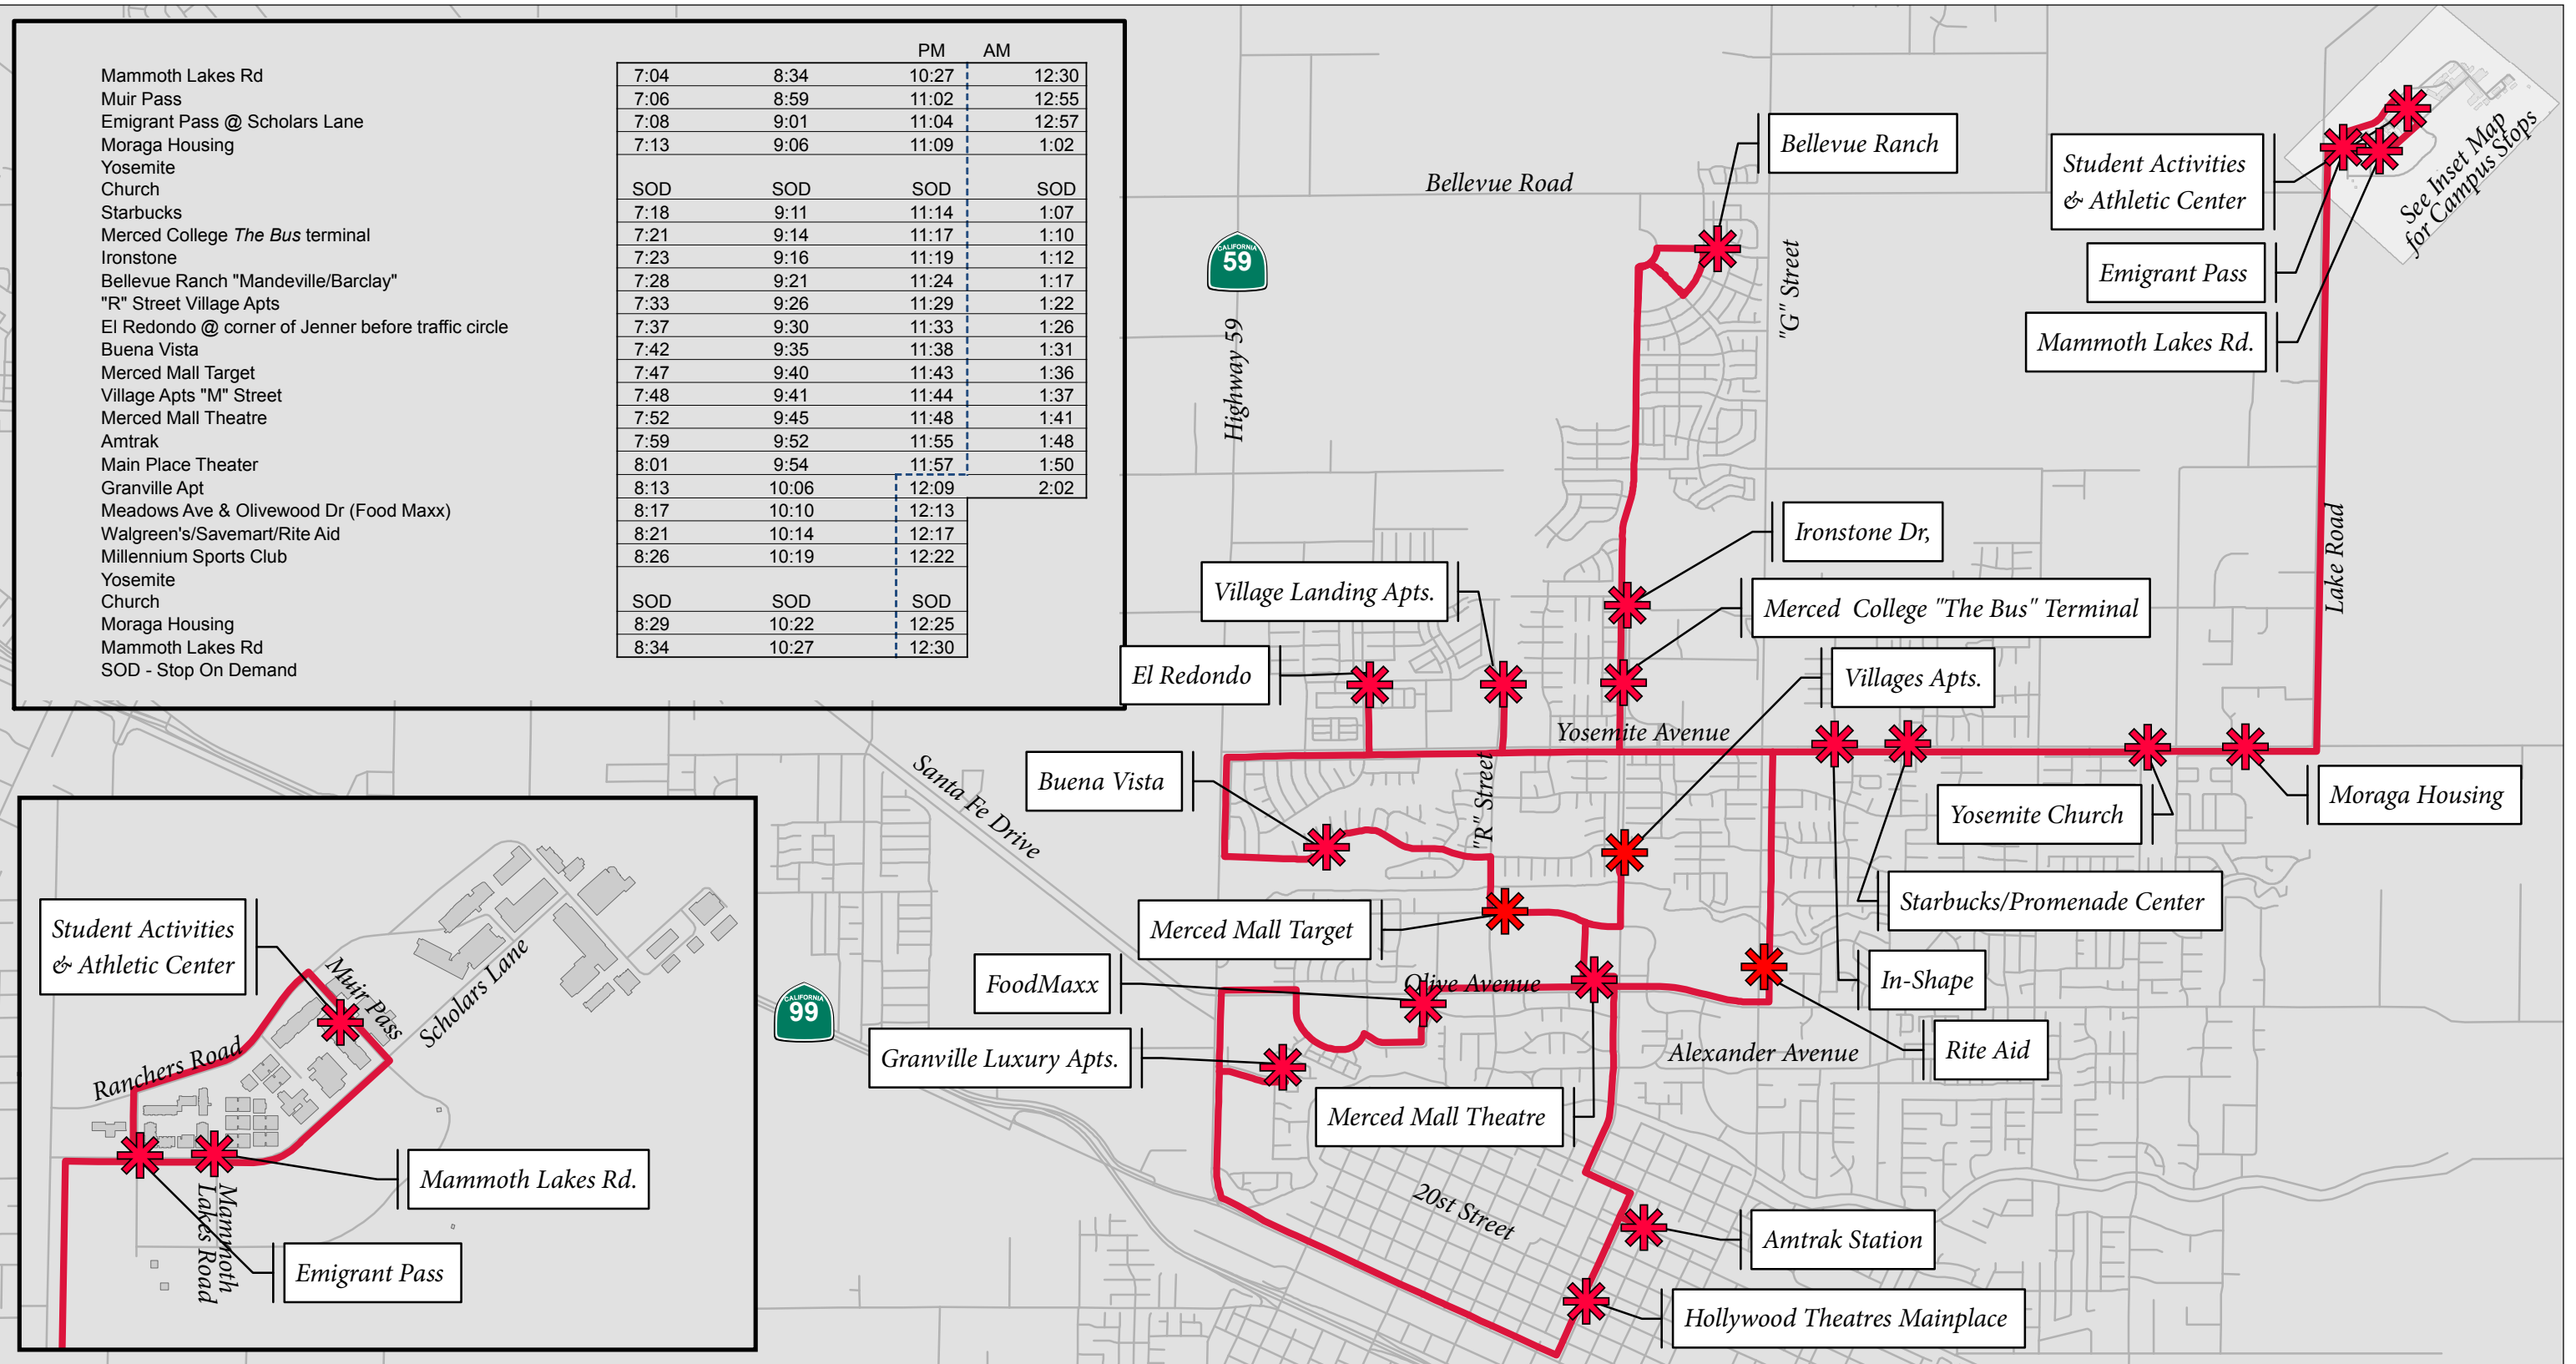

Mammoth Lakes Rd
 Muir Pass
 Emigrant Pass @ Scholars Lane
 Moraga Housing
 Yosemite
 Church
 Starbucks
 Merced College *The Bus* terminal
 Ironstone
 Bellevue Ranch "Mandeville/Barclay"
 "R" Street Village Apts
 El Redondo @ corner of Jenner before traffic circle
 Buena Vista
 Merced Mall Target
 Village Apts "M" Street
 Merced Mall Theatre
 Amtrak
 Main Place Theater
 Granville Apt
 Meadows Ave & Olivewood Dr (Food Maxx)
 Walgreen's/Savemart/Rite Aid
 Millennium Sports Club
 Yosemite
 Church
 Moraga Housing
 Mammoth Lakes Rd
 SOD - Stop On Demand

	PM	AM
Mammoth Lakes Rd	7:04	12:30
Muir Pass	7:06	12:55
Emigrant Pass @ Scholars Lane	7:08	12:57
Moraga Housing	7:13	1:02
Yosemite	SOD	SOD
Church	SOD	SOD
Starbucks	7:18	1:07
Merced College <i>The Bus</i> terminal	7:21	1:10
Ironstone	7:23	1:12
Bellevue Ranch "Mandeville/Barclay"	7:28	1:17
"R" Street Village Apts	7:33	1:22
El Redondo @ corner of Jenner before traffic circle	7:37	1:26
Buena Vista	7:42	1:31
Merced Mall Target	7:47	1:36
Village Apts "M" Street	7:48	1:37
Merced Mall Theatre	7:52	1:41
Amtrak	7:59	1:48
Main Place Theater	8:01	1:50
Granville Apt	8:13	2:02
Meadows Ave & Olivewood Dr (Food Maxx)	8:17	12:13
Walgreen's/Savemart/Rite Aid	8:21	12:17
Millennium Sports Club	8:26	12:22
Yosemite	SOD	SOD
Church	SOD	SOD
Moraga Housing	8:29	12:25
Mammoth Lakes Rd	8:34	12:30

E Line – Granville Apts./Campus Summer 2014

UC MERCED CATTRACKS

TRANSPORTATION AND PARKING SERVICES

To get up to the minute text message route updates, text "Follow UCMTaps ELine" to 40404