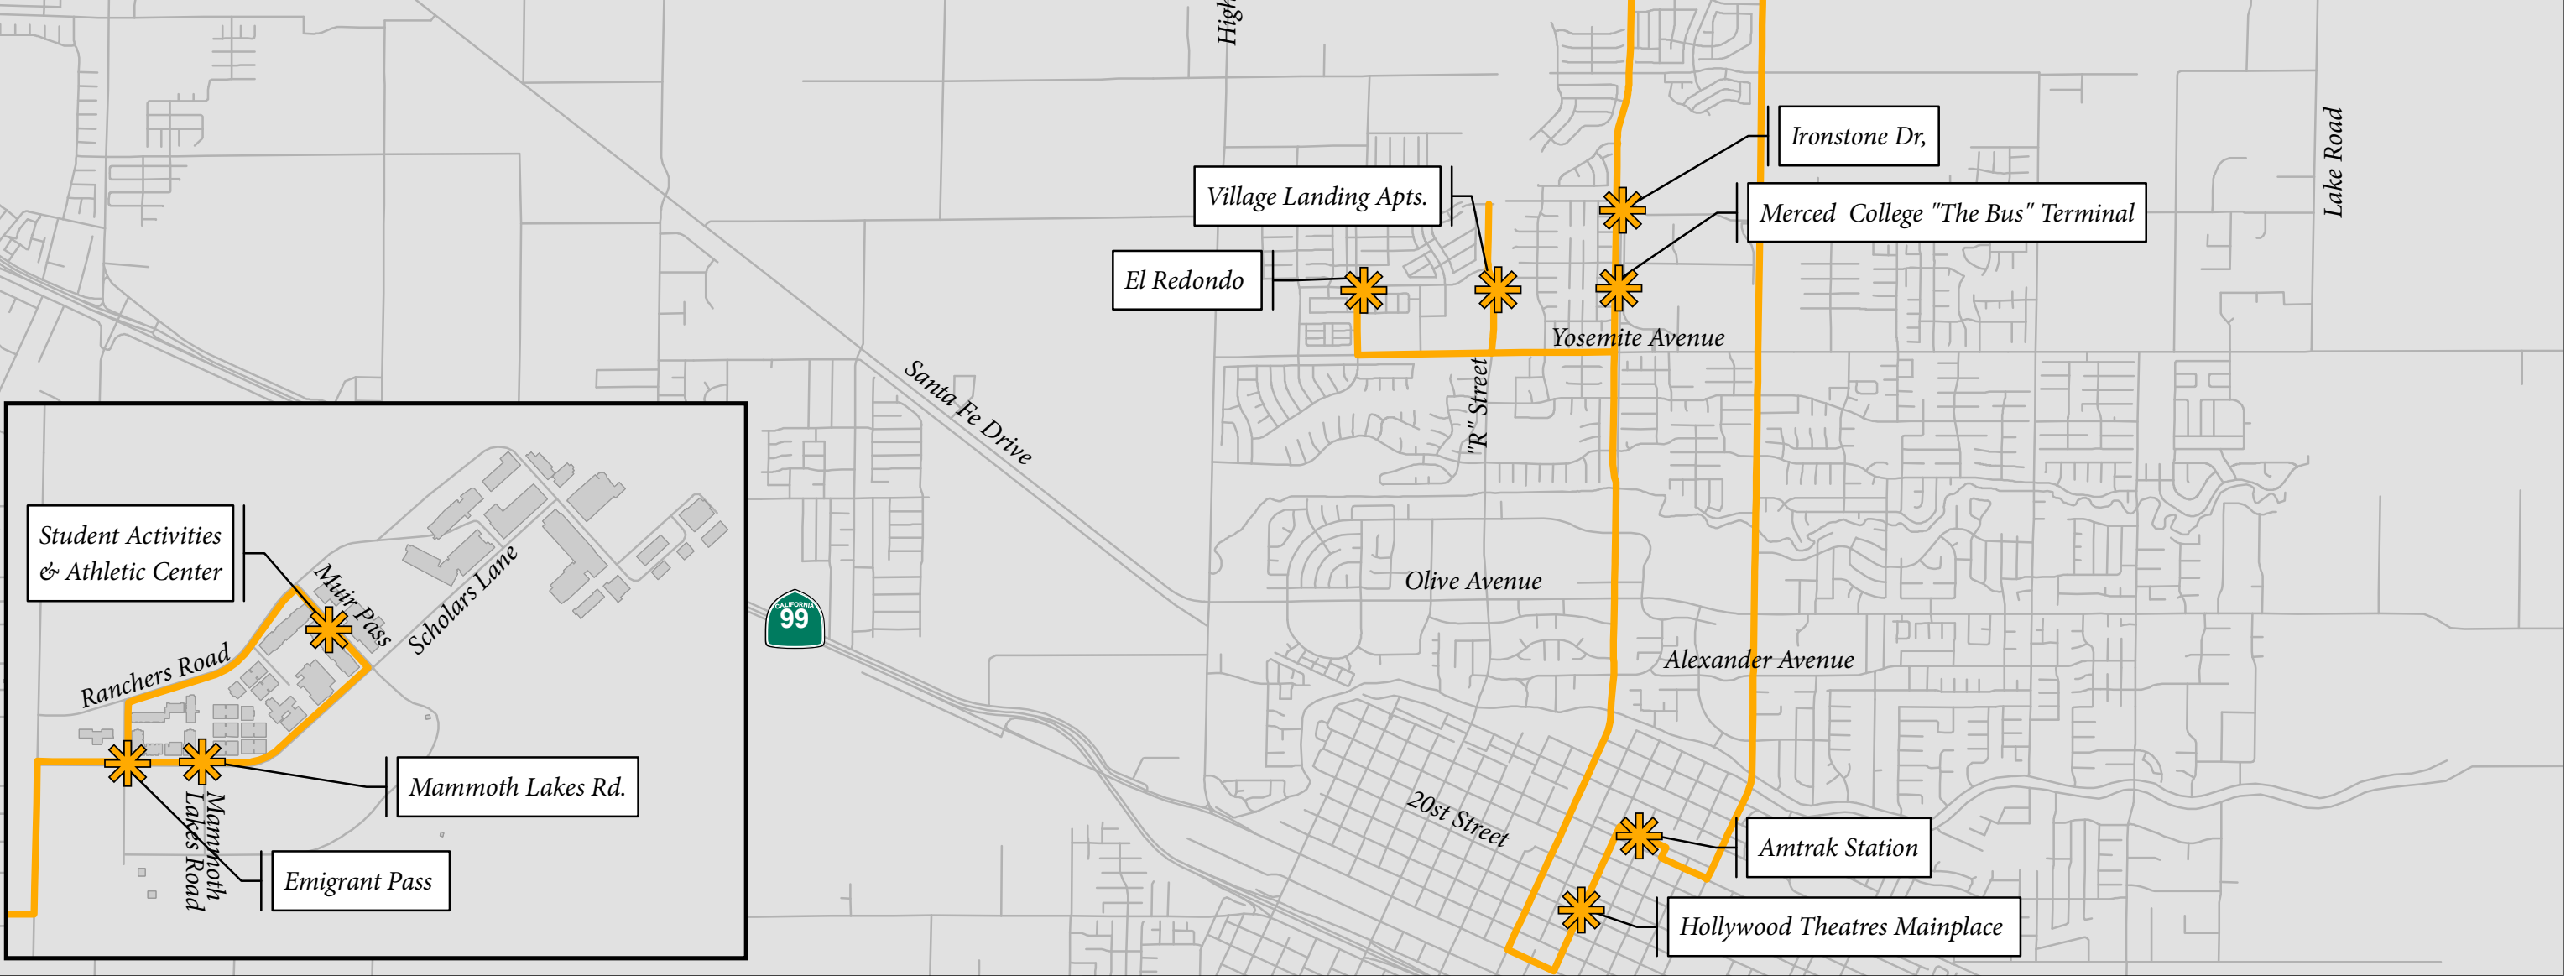

G Line: Monday - Friday

	AM					PM						
"R" Street Village Apts.	6:00	7:02	8:24	9:26	10:28	11:50	12:52	1:54	3:16	4:18	5:20	6:42
El Redondo @ corner of Jenner before traffic circle	6:05	7:07	8:29	9:31	10:33	11:55	12:57	1:59	3:21	4:23	5:25	6:47
Merced College The Bus terminal	6:10	7:12	8:34	9:36	10:38	12:00	1:02	2:04	3:26	4:28	5:30	6:52
Ironstone Dr.	6:12	7:14	8:36	9:38	10:40	12:02	1:04	2:06	3:28	4:30	5:32	6:54
Cardella and "M" Street	SOD	SOD	SOD	SOD	SOD	SOD	SOD	SOD	SOD	SOD	SOD	SOD
Bellevue Ranch "Mandeville/Barclay"	6:16	7:18	8:40	9:42	10:44	12:06	1:08	2:10	3:32	4:34	5:36	6:58
Mammoth Lakes Rd.	6:23	7:25	8:47	9:49	10:51	12:13	1:15	2:17	3:39	4:41	5:43	
Student Activities & Athletics Center	6:28	7:50	8:52	9:54	11:16	12:18	1:20	2:42	3:44	4:46	6:08	
Emigrant Pass at Scholars Lane	6:30	7:52	8:54	9:56	11:18	12:20	1:22	2:44	3:46	4:48	6:10	
Amtrak	6:45	8:07	9:09	10:11	11:33	12:35	1:37	2:59	4:01	5:03	6:25	
Hollywood Mainplace Theatre	6:46	8:08	9:10	10:12	11:34	12:36	1:38	3:00	4:02	5:04	6:26	
"R" Street Village Apts.	7:02	8:24	9:26	10:28	11:50	12:52	1:54	3:16	4:18	5:20	6:42	

## G Line – Campus & Downtown Summer 2015

UC MERCED CATTRACKS

TRANSPORTATION AND PARKING SERVICES

To get up to the minute text message route updates, text "Follow @UCMTaps\_GLine" to 40404