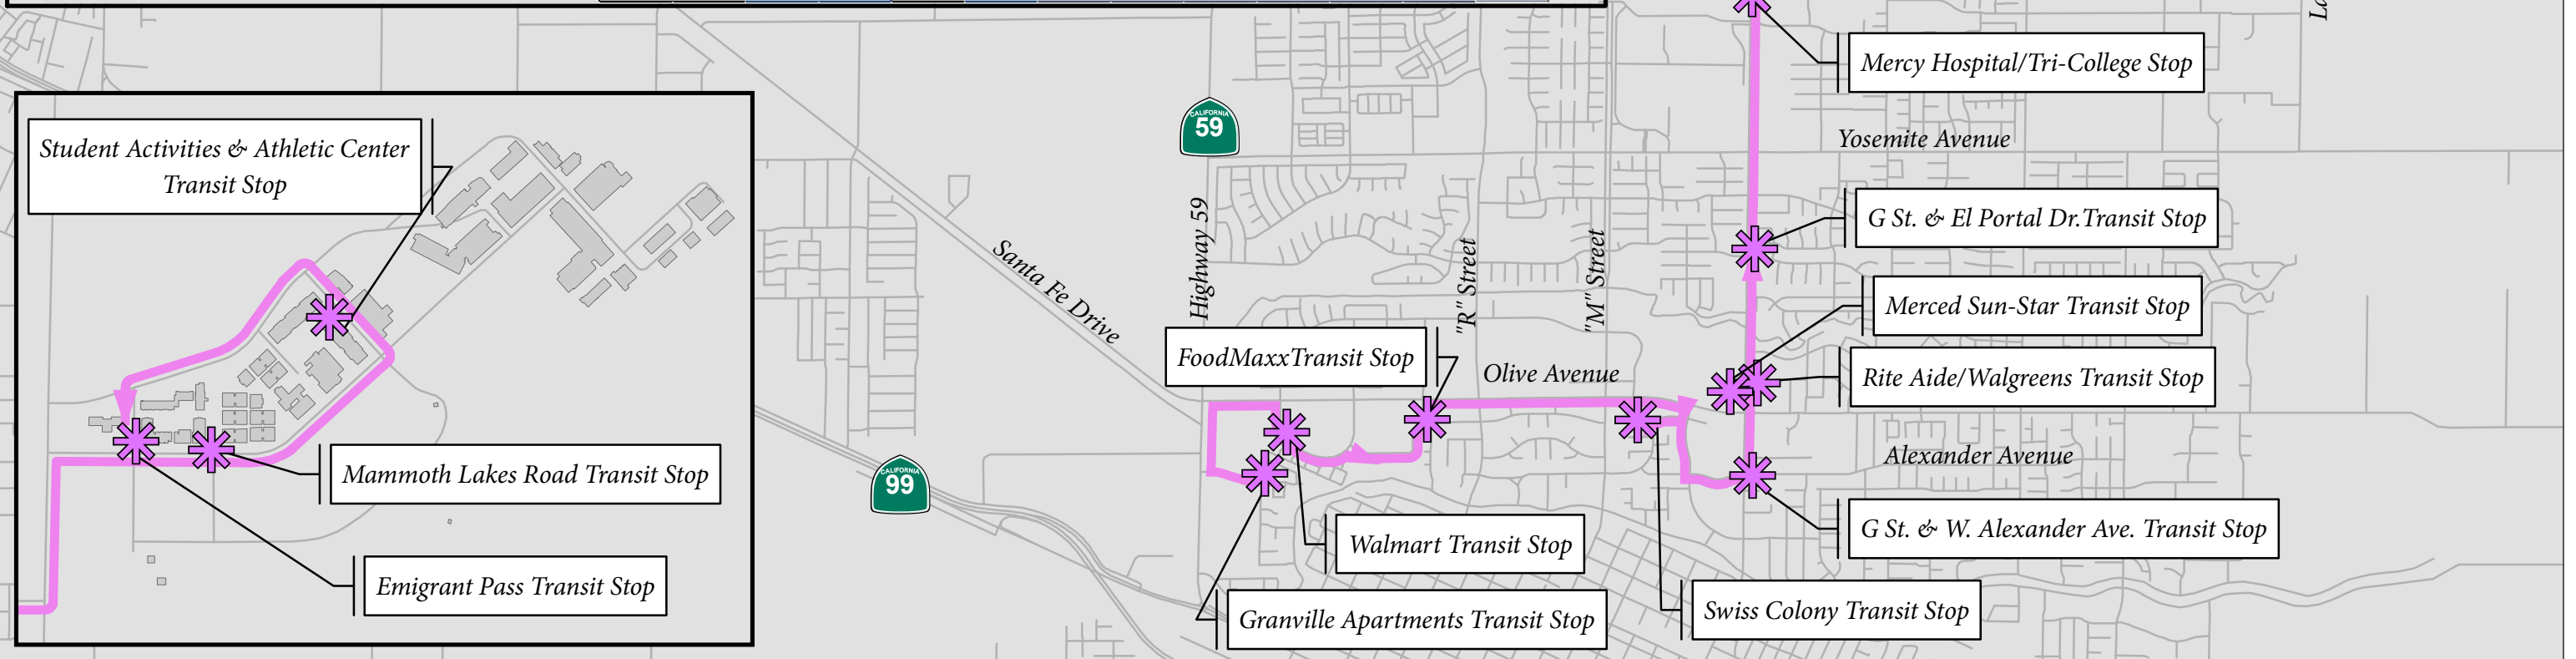

C1 Line – Granville & Campus Summer 2015

UC MERCED CAT TRACKS

TRANSPORTATION AND PARKING SERVICES

To get up to the minute text message route updates, text "Follow @UCMTaps_C1Line" to 40404