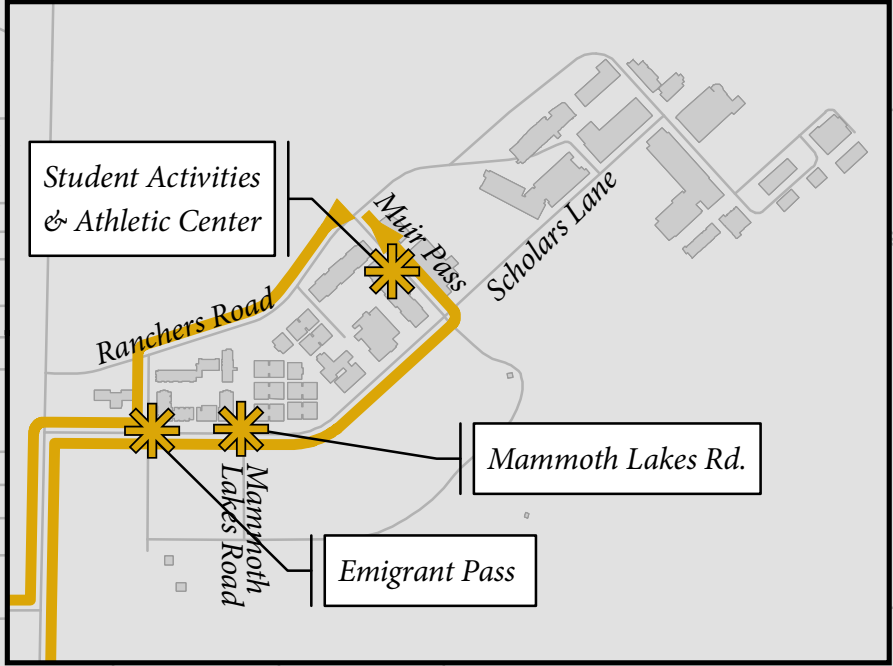

Fall NiteCat: Friday-Saturday

	PM	AM
Mammoth Lakes Rd.	10:00	11:04 12:28
Student Activities & Athletics Center	10:02	11:26 12:50
Emigrant Pass at Scholars Lane	10:04	11:28 12:52
"R" Street Village Apartments	10:18	11:42 1:06
Merced Mall Theatre	10:26	11:50 1:14
Applebee's	10:32	11:56 1:20
Hollywood Theatres Mainplace	10:44	12:08 1:32
Rite Aid/Walgreens on "G" St.	10:51	12:15 1:39
El Portal Plaza & "G" Street (bus stop on "G")	10:55	12:19 1:43
Mammoth Lakes Rd.	11:04	12:28 1:52

NiteCat Line – Campus & Downtown Spring 2015

UC MERCED CATTRACKS

TRANSPORTATION AND PARKING SERVICES

To get up to the minute text message route updates,

text "Follow @UCMTaps_NiteCat" to 40404

University of California, Merced, Office of Planning & Budget - Geospatial Analytics & Cartographic Services, 2015