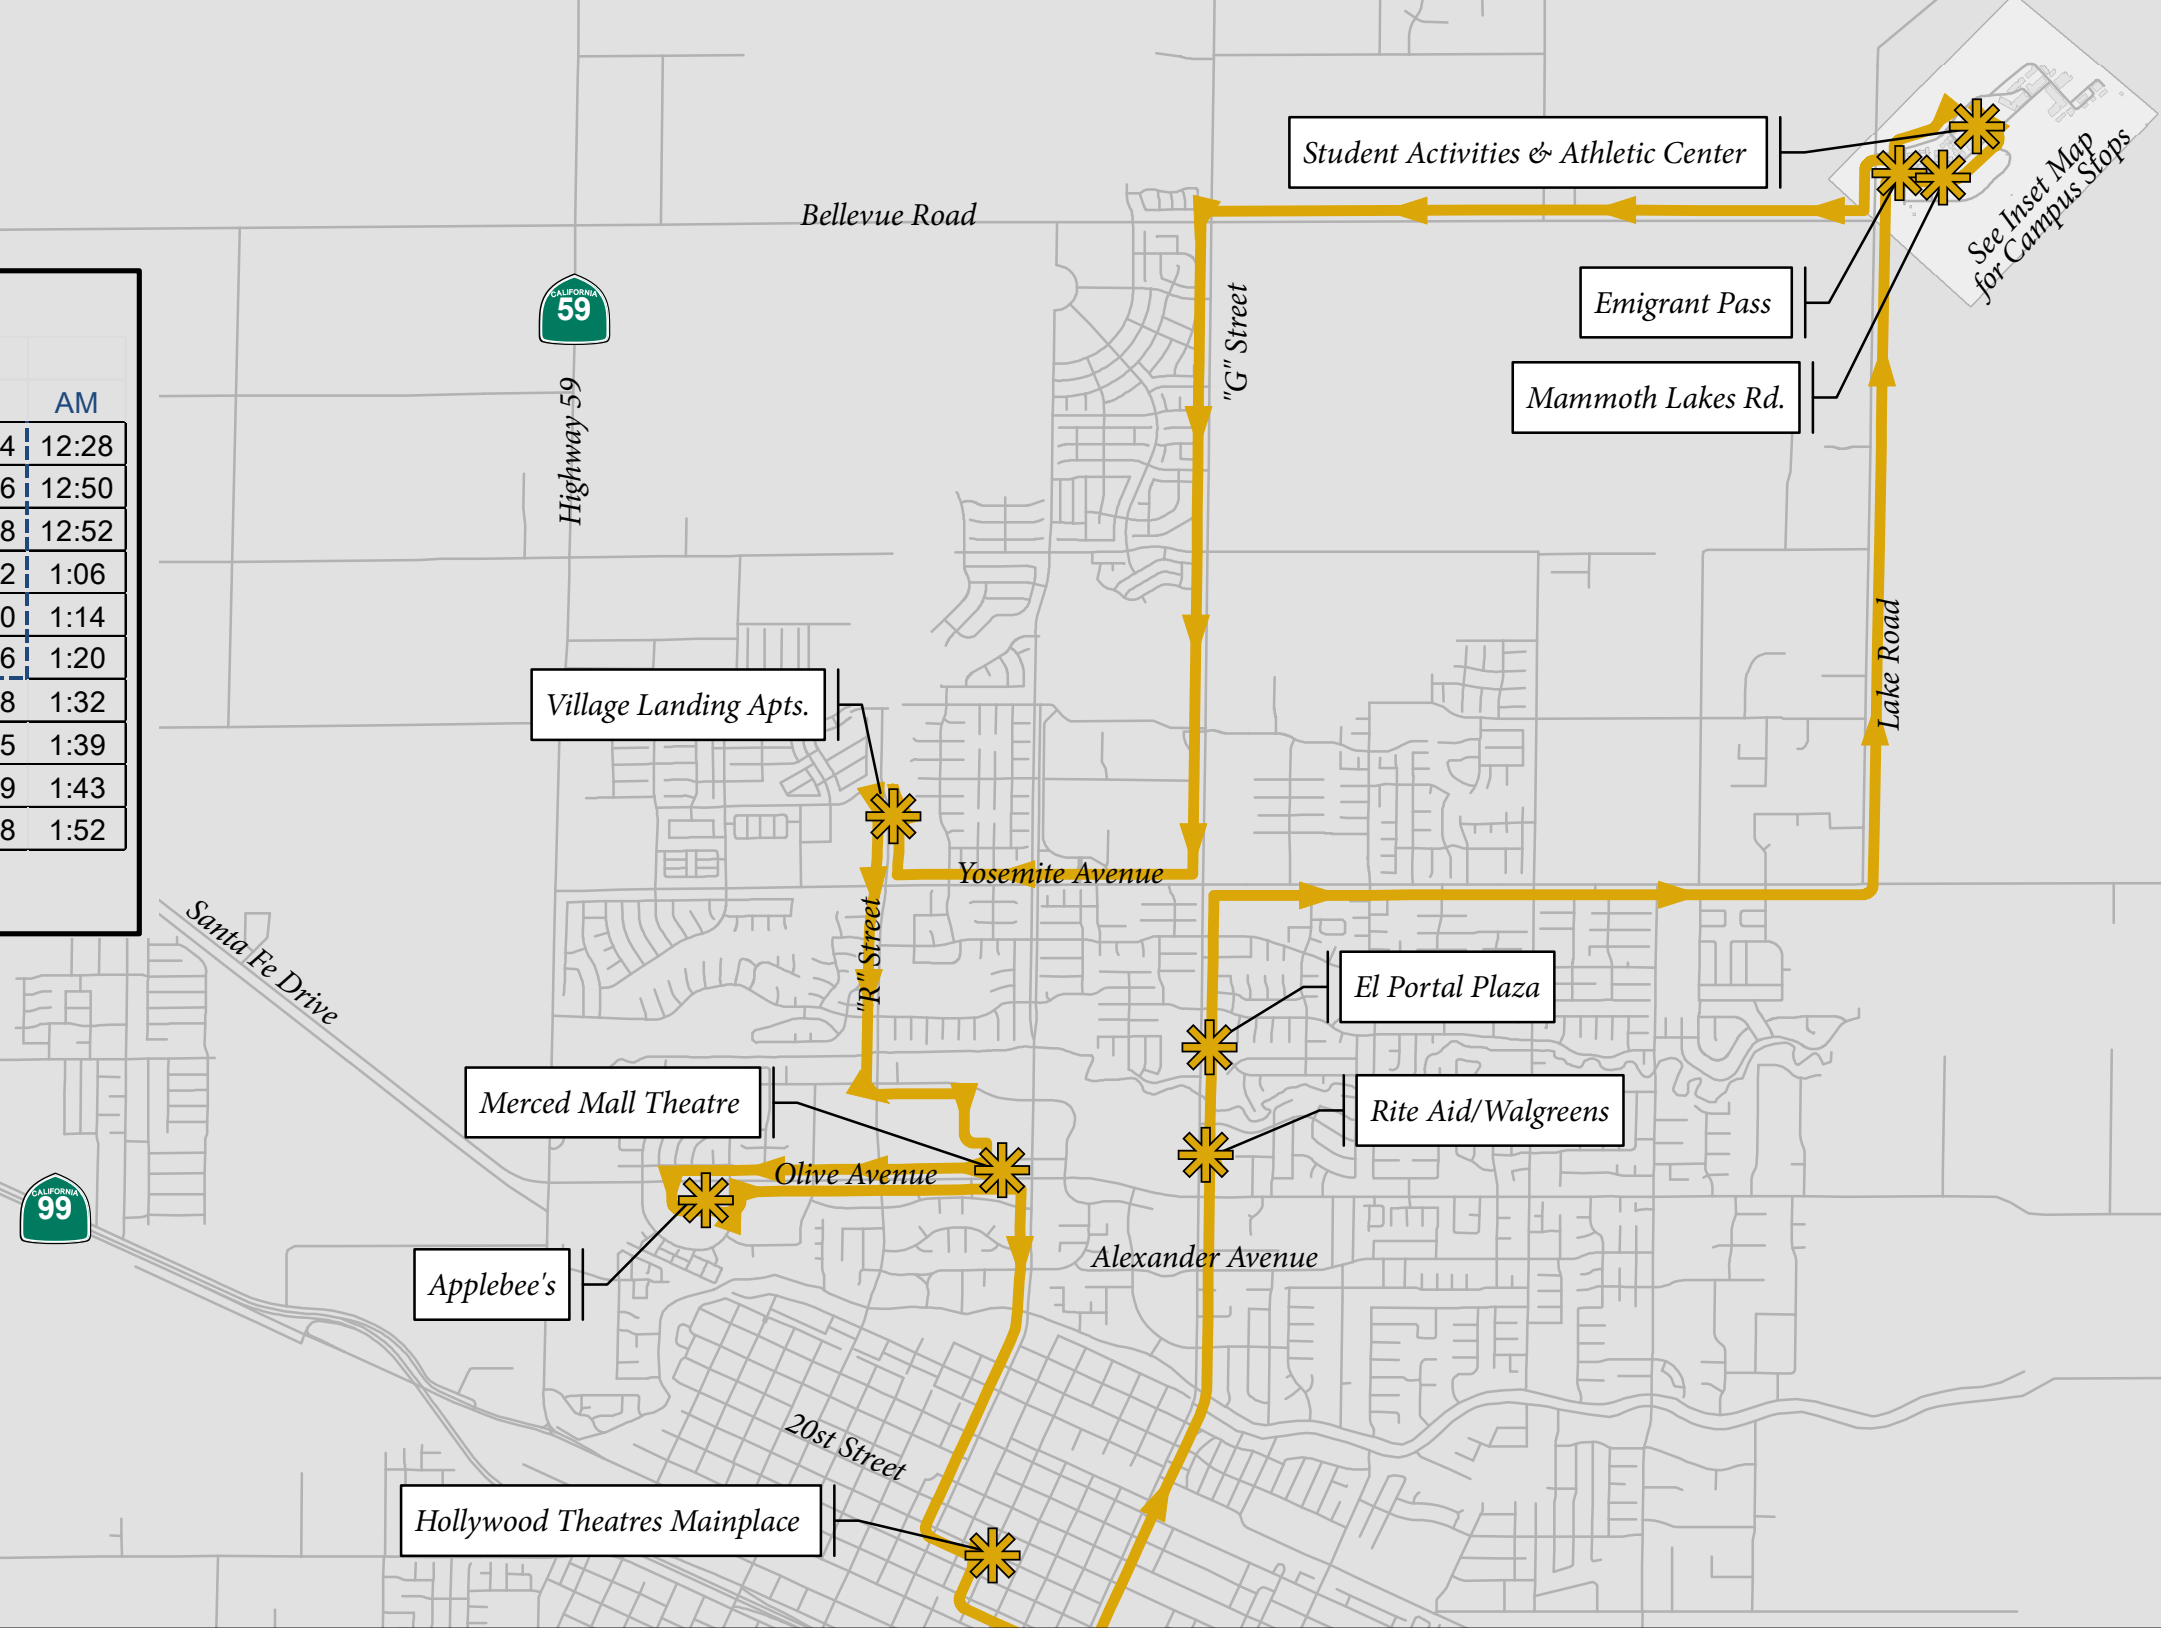

Fall NiteCat: Friday-Saturday

	PM	AM
Mammoth Lakes Rd.	10:00	11:04 12:28
Student Activities & Athletics Center	10:02	11:26 12:50
Emigrant Pass at Scholars Lane	10:04	11:28 12:52
"R" Street Village Apartments	10:18	11:42 1:06
Merced Mall Theatre	10:26	11:50 1:14
Applebee's	10:32	11:56 1:20
Hollywood Theatres Mainplace	10:44	12:08 1:32
Rite Aid/Walgreens on "G" St.	10:51	12:15 1:39
El Portal Plaza & "G" Street (bus stop on "G")	10:55	12:19 1:43
Mammoth Lakes Rd.	11:04	12:28 1:52

NiteCat Line – Campus & Downtown Spring 2015

UC MERCED CATTRACKS

TRANSPORTATION AND PARKING SERVICES

To get up to the minute text message route updates,

text "Follow @UCMTaps_NiteCat" to 40404

University of California, Merced, Office of Planning & Budget - Geospatial Analytics & Cartographic Services, 2015