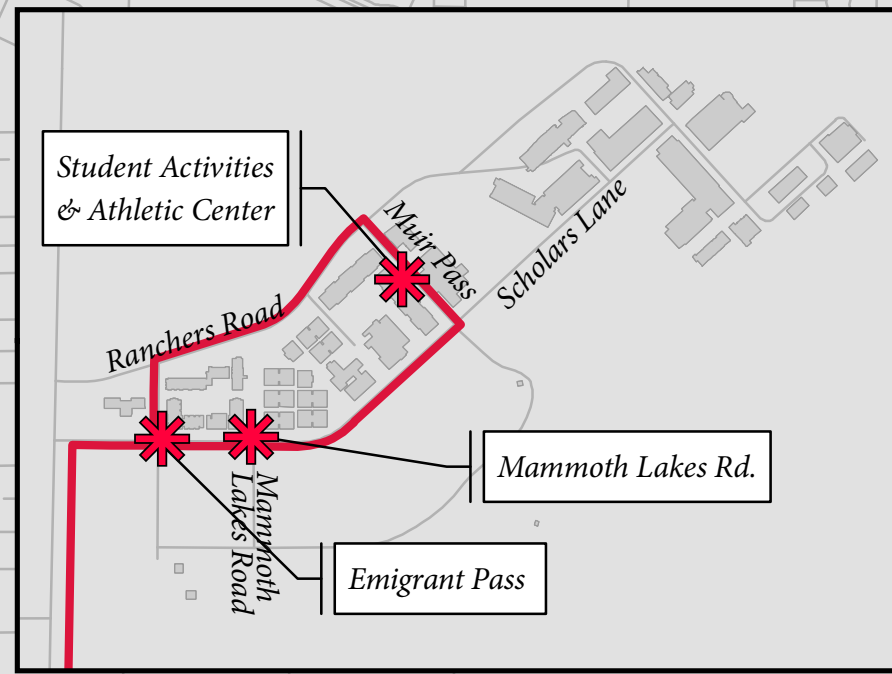

	PM	AM		
Mammoth Lakes Rd.	7:05	8:49	10:53	1:07
Student Activities & Athletics Center	7:10	9:14	11:28	1:32
Emigrant Pass at Scholars Lane	7:12	9:16	11:30	1:34
Moraga Housing	7:17	9:21	11:35	1:39
McKee Rd "Yosemite Church"	SOD	SOD	SOD	SOD
Starbucks/Promenade Center	7:22	9:26	11:40	1:44
Merced College The Bus Terminal	7:25	9:29	11:43	1:47
Ironstone Dr.	7:27	9:31	11:45	1:49
Cardella and "M" Street	SOD	SOD	SOD	SOD
Bellevue Ranch "Mandeville/Barclay"	7:36	9:40	11:54	1:58
"R" Street Apts.	7:48	9:52	12:06	2:10
El Redondo @ corner of Jenner before traffic circle	7:52	9:56	12:10	2:14
Buena Vista	7:57	10:01	12:15	2:19
Merced Mall Target	8:02	10:06	12:20	2:24
Village Apts. "M" St.	8:03	10:07	12:21	2:25
Merced Mall Theatre	8:07	10:11	12:25	2:29
Amtrak Station	8:14	10:18		
Hollywood Theatres Mainplace	8:16	10:20	12:34	2:38
Granville Apts.	8:28	10:32	12:46	2:50
Meadows Ave & Olivewood Dr. (Food Maxx)	8:32	10:36	12:50	SOD
Rite Aid/Walgreens on G St.	8:36	10:40	12:54	SOD
In-Shape	8:41	10:45	12:59	
McKee Rd. "Yosemite Church"	SOD	SOD	SOD	
Moraga Housing	8:44	10:48	1:02	
Mammoth Lakes Rd.	8:49	10:53	1:07	

SOD - Stop On Demand

E Line – Granville Apts./Campus Spring 2015

UC MERCED CATTRACKS

TRANSPORTATION AND PARKING SERVICES

To get up to the minute text message route updates, text "Follow @UCMTaps_ELine" to 40404