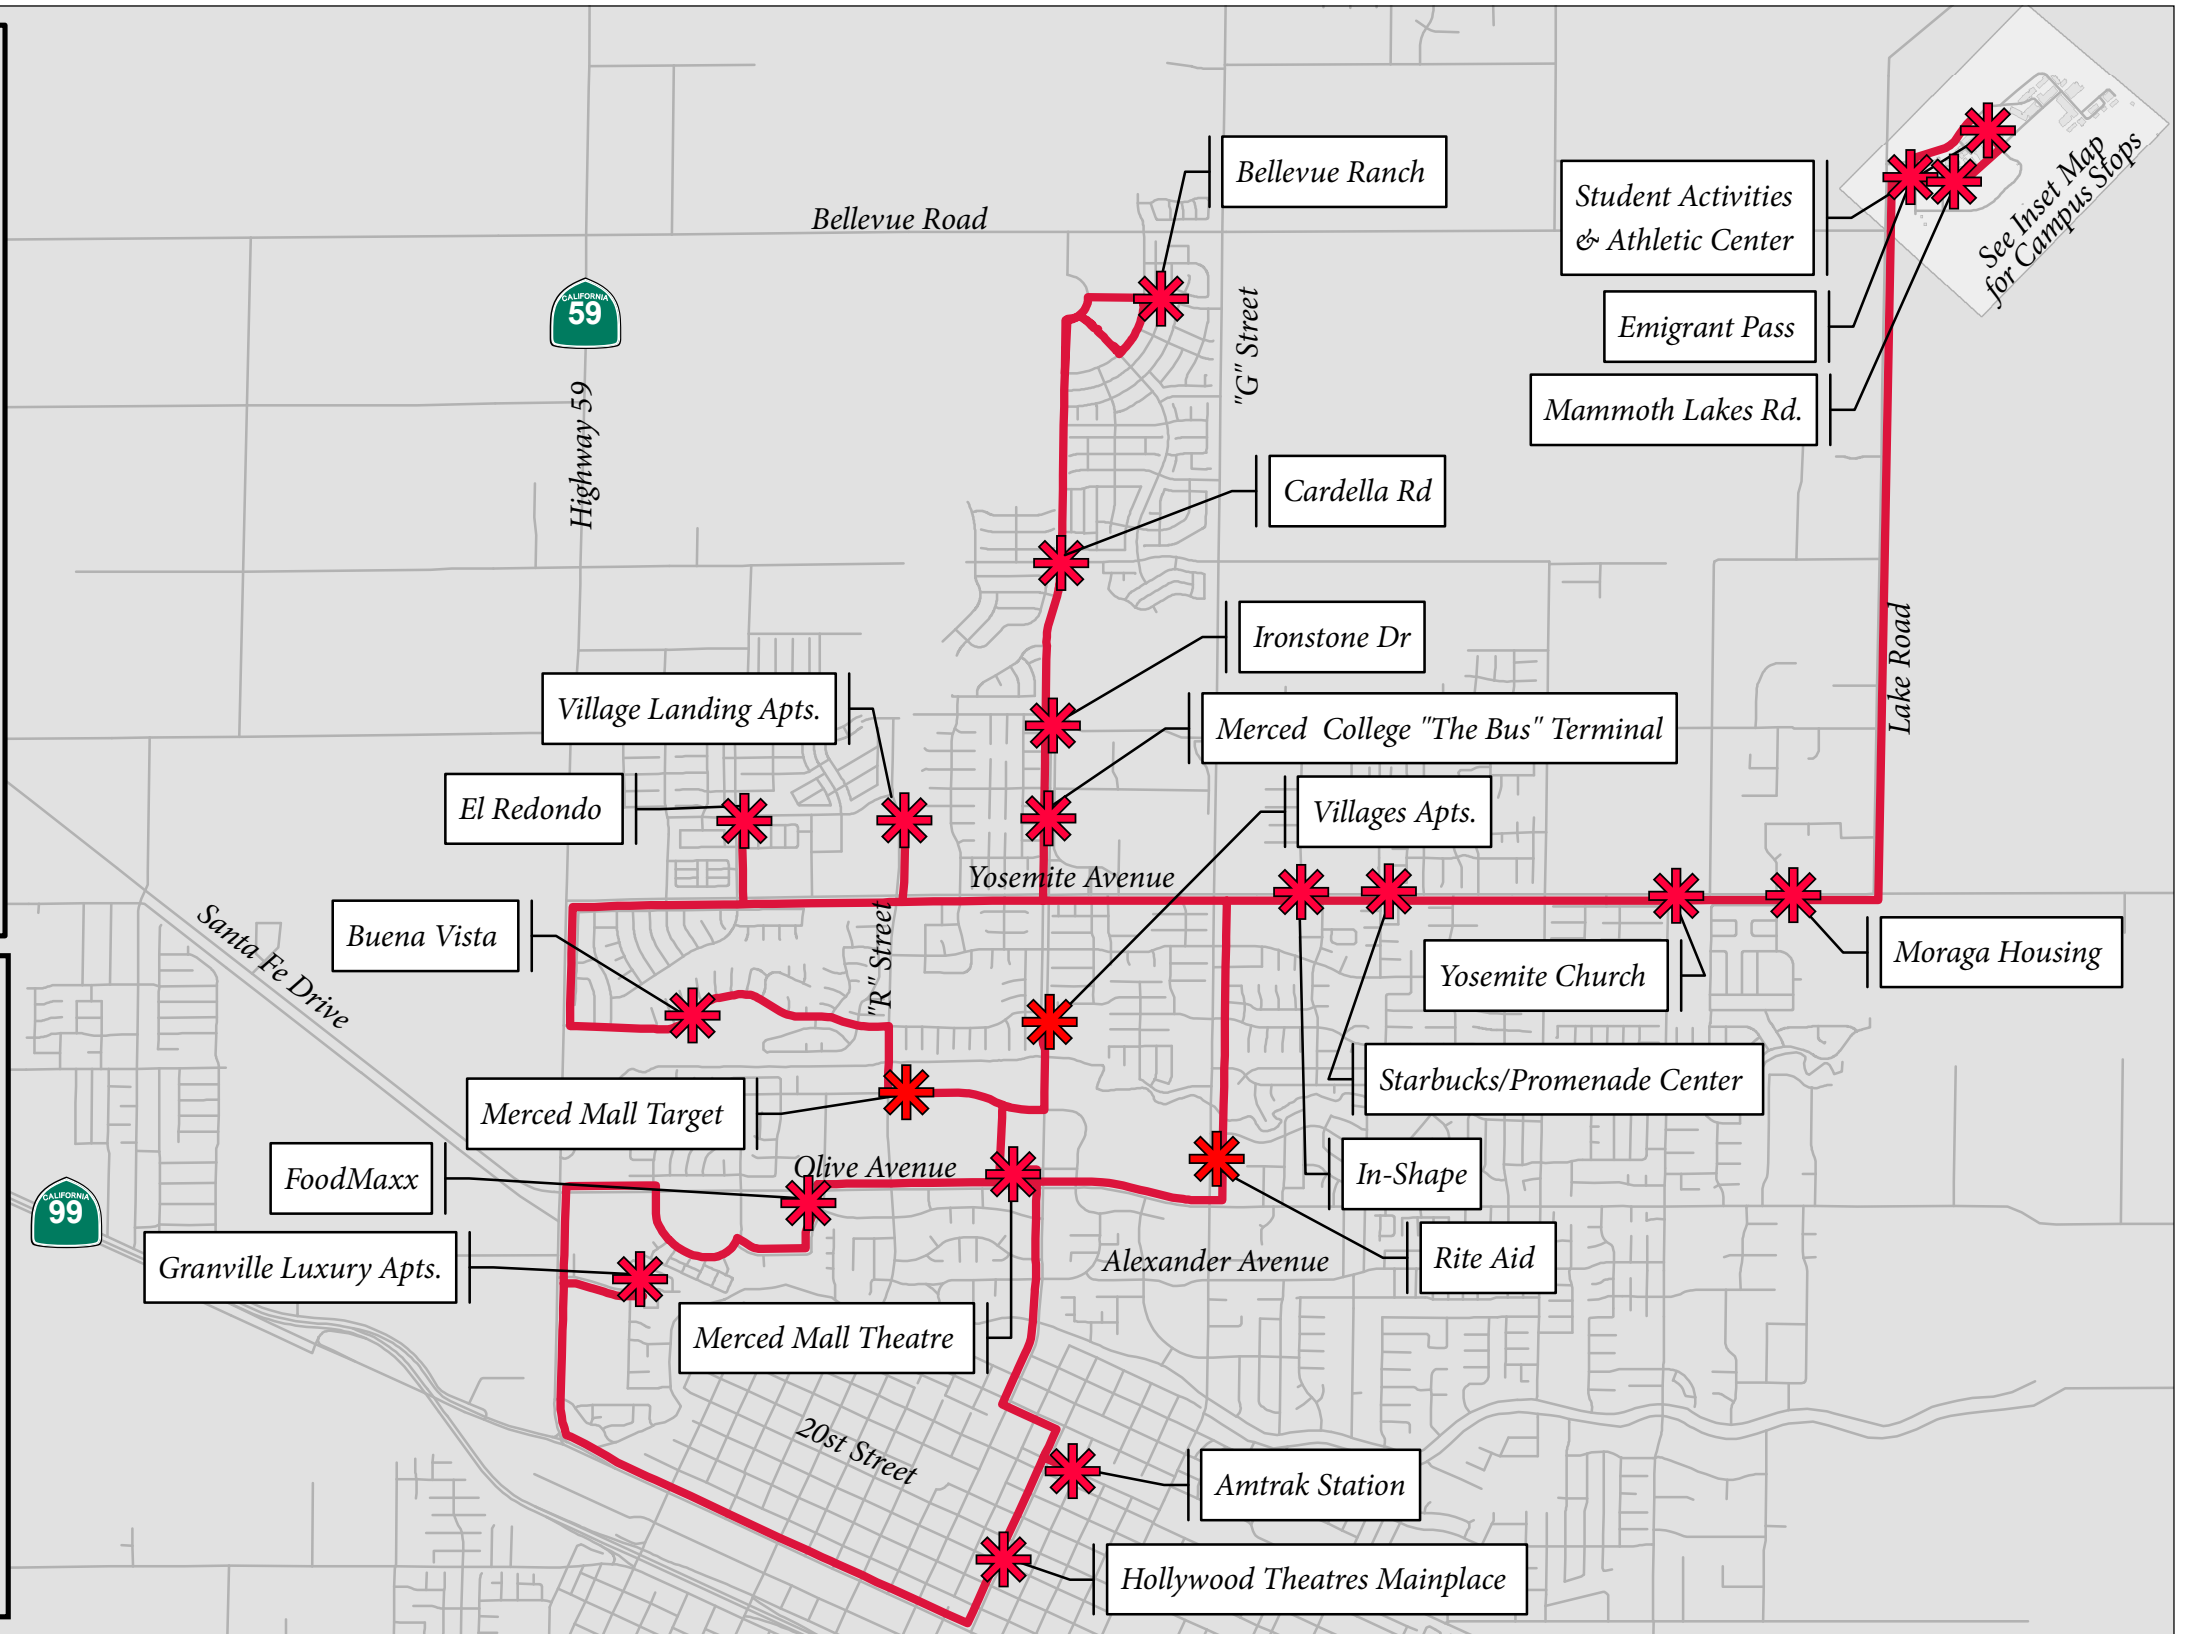

	PM	AM		
Mammoth Lakes Rd.	7:05	8:49	10:53	1:07
Student Activities & Athletics Center	7:10	9:14	11:28	1:32
Emigrant Pass at Scholars Lane	7:12	9:16	11:30	1:34
Moraga Housing	7:17	9:21	11:35	1:39
McKee Rd "Yosemite Church"	SOD	SOD	SOD	SOD
Starbucks/Promenade Center	7:22	9:26	11:40	1:44
Merced College The Bus Terminal	7:25	9:29	11:43	1:47
Ironstone Dr.	7:27	9:31	11:45	1:49
Cardella and "M" Street	SOD	SOD	SOD	SOD
Bellevue Ranch "Mandeville/Barclay"	7:36	9:40	11:54	1:58
"R" Street Apts.	7:48	9:52	12:06	2:10
El Redondo @ corner of Jenner before traffic circle	7:52	9:56	12:10	2:14
Buena Vista	7:57	10:01	12:15	2:19
Merced Mall Target	8:02	10:06	12:20	2:24
Village Apts. "M" St.	8:03	10:07	12:21	2:25
Merced Mall Theatre	8:07	10:11	12:25	2:29
Amtrak Station	8:14	10:18		
Hollywood Theatres Mainplace	8:16	10:20	12:34	2:38
Granville Apts.	8:28	10:32	12:46	2:50
Meadows Ave & Olivewood Dr. (Food Maxx)	8:32	10:36	12:50	SOD
Rite Aid/Walgreens on G St.	8:36	10:40	12:54	SOD
In-Shape	8:41	10:45	12:59	
McKee Rd. "Yosemite Church"	SOD	SOD	SOD	
Moraga Housing	8:44	10:48	1:02	
Mammoth Lakes Rd.	8:49	10:53	1:07	

SOD - Stop On Demand

E Line – Granville Apts./Campus Spring 2015

UC MERCED CATTRACKS

TRANSPORTATION AND PARKING SERVICES

To get up to the minute text message route updates, text "Follow @UCMTaps_ELine" to 40404