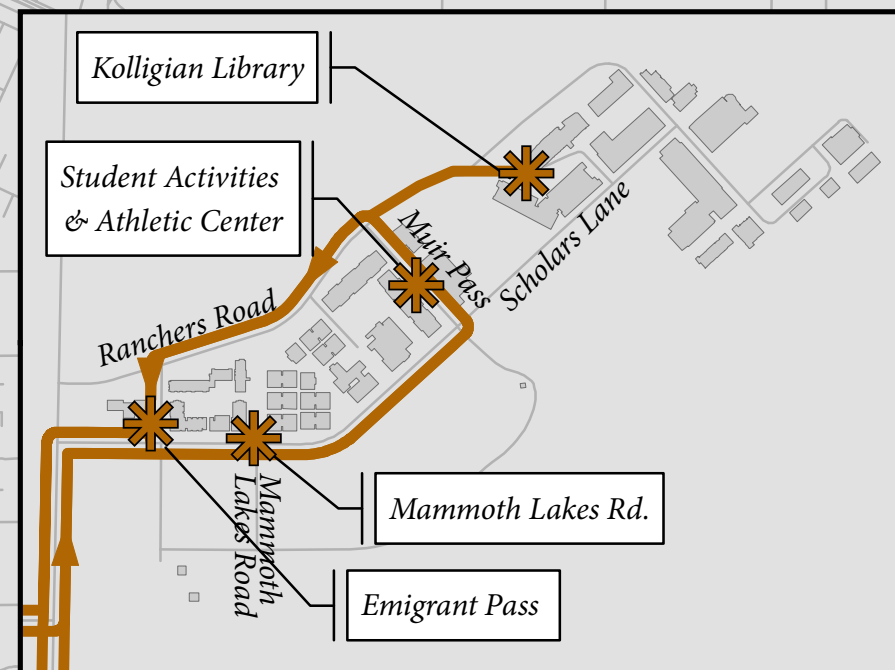

# FastCat Line– Moraga/Campus Spring 2014

UC MERCED CATTRACKS

TRANSPORTATION AND PARKING SERVICES

To get up to the minute text message route updates, text "Follow UCMTaps FastCat" to 40404