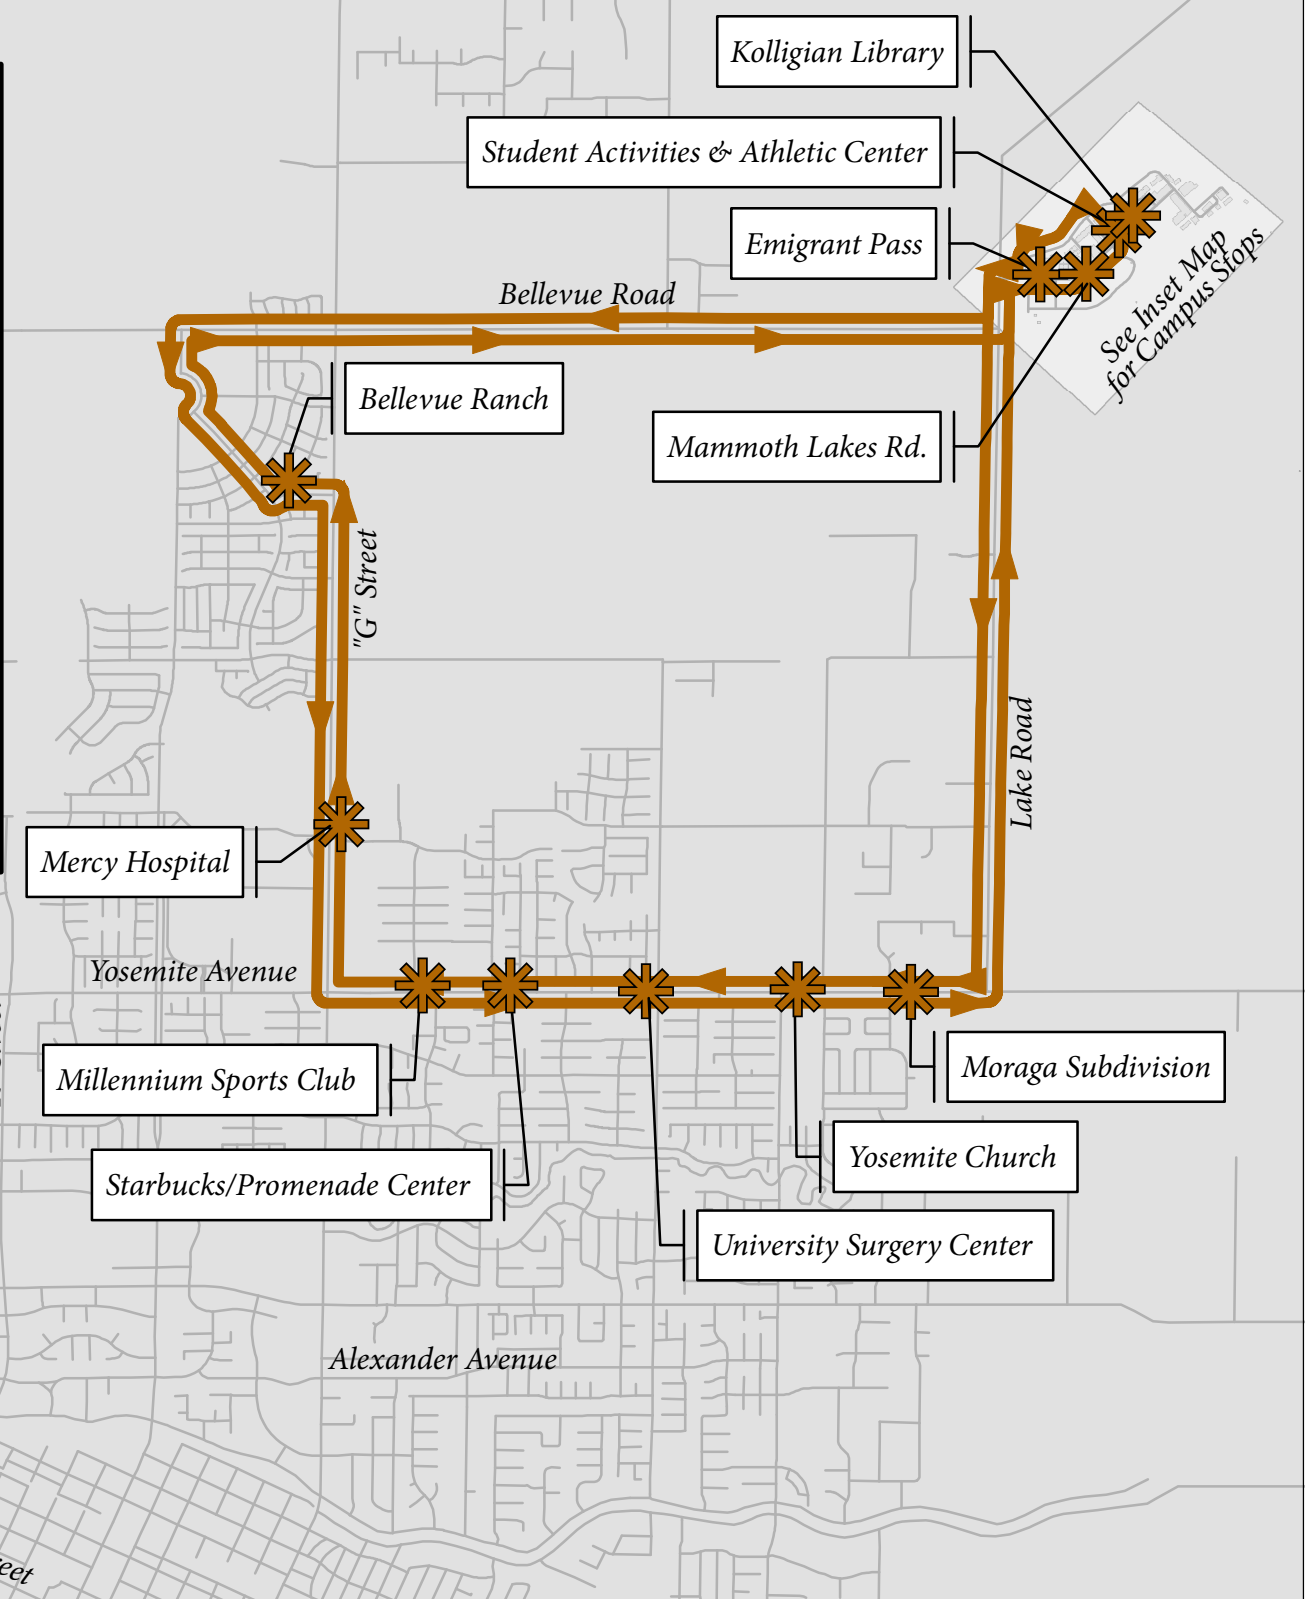

# FastCat Line– Moraga/Campus Spring 2014

UC MERCED CATTRACKS

TRANSPORTATION AND PARKING SERVICES

To get up to the minute text message route updates, text "Follow UCMTaps FastCat" to 40404