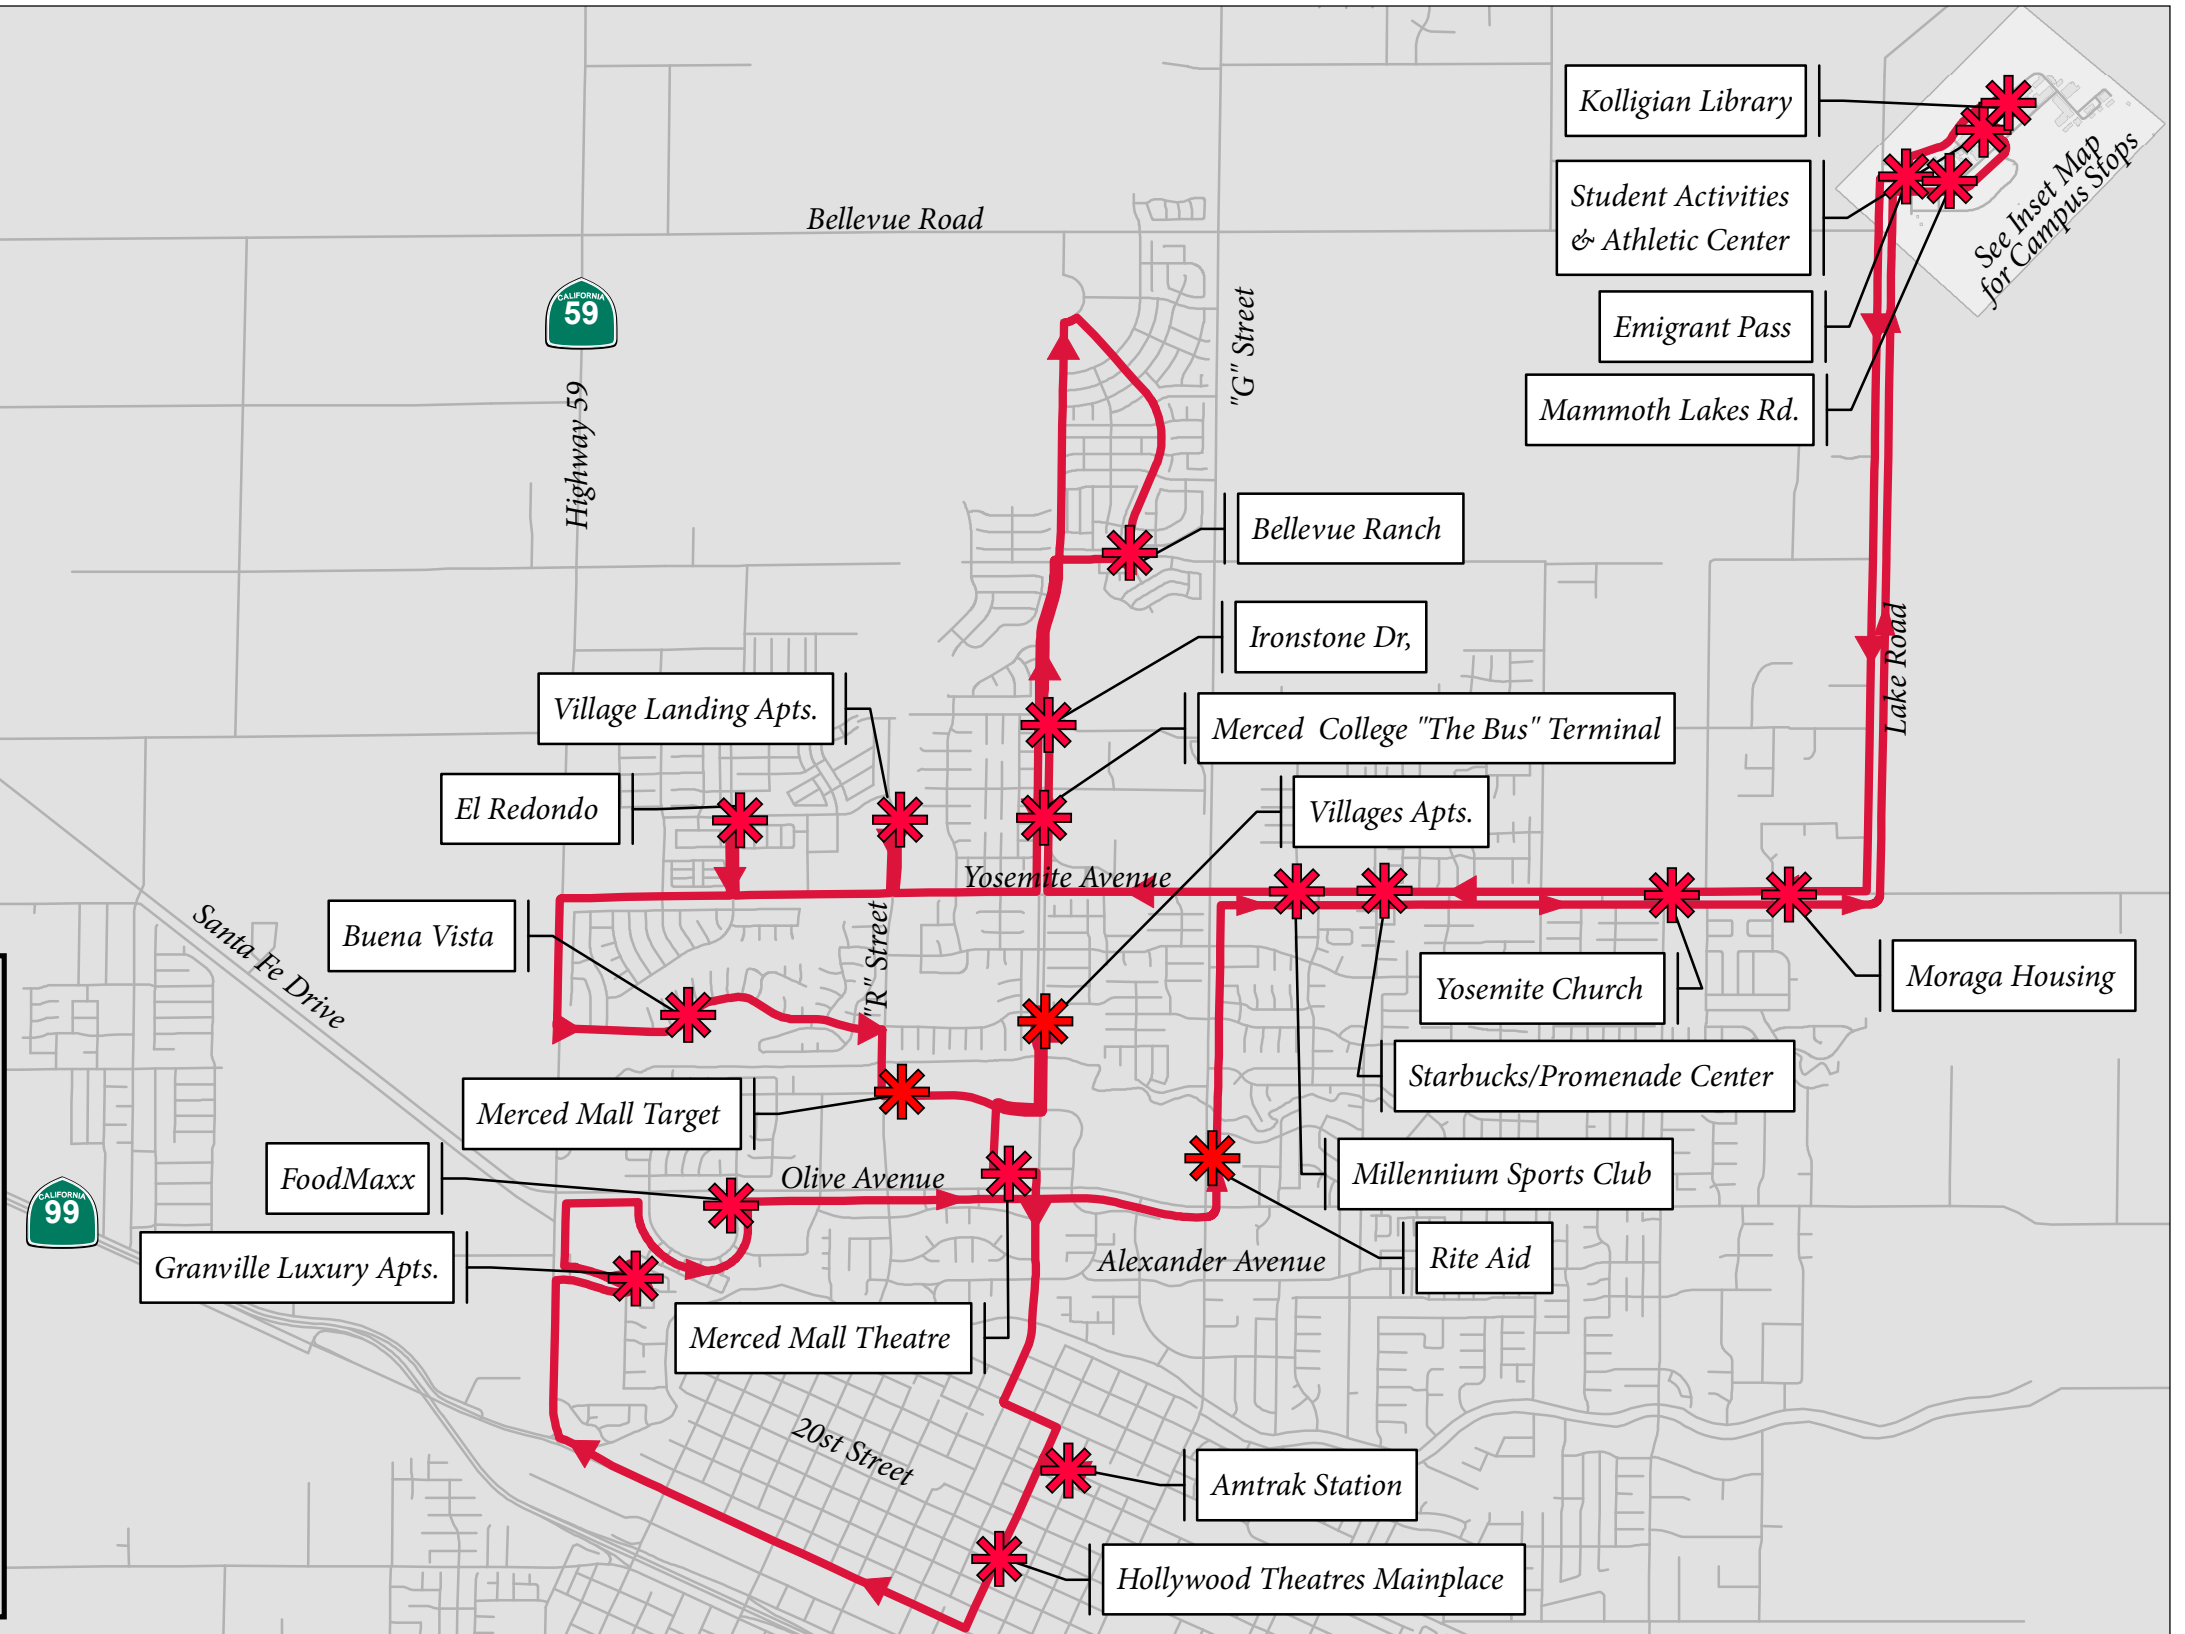

Mammoth Lakes Rd.	7:37	9:13	11:06	1:12
Student Activities & Athletic Center	7:39	9:15	11:08	1:14
Kolligian Library	7:44	9:37	11:43	1:30
Emigrant Pass at Scholars Lane	7:46	9:39	11:45	1:32
Moraga Subdivision	7:51	9:44	11:50	1:35
Yosemite Church	SOD	SOD	SOD	SOD
Starbucks/Promenade Center	7:56	9:49	11:55	1:40
Merced College <i>The Bus</i> Terminal	7:59	9:52	11:58	1:43
Ironstone Dr.	8:01	9:54	12:00	1:45
Bellevue Ranch on Bancroft Dr.	8:06	9:59	12:05	1:50
Village Landing Apts.	8:12	10:05	12:11	1:56
El Redondo Dr.	8:16	10:09	12:15	2:00
Buena Vista	8:21	10:14	12:20	2:05
Merced Mall Target	8:26	10:19	12:25	2:10
Village Apts.	8:27	10:20	12:26	2:11
Merced Mall Theatre	8:31	10:24	12:30	2:15
Amtrak Station	8:38	10:31	12:37	2:22
Hollywood Theatres Mainplace	8:40	10:33	12:39	2:24
Granville Luxury Apts.	8:52	10:45	12:51	2:36
FoodMaxx/Barnes & Noble	8:56	10:49	12:55	SOD
Rite Aid/Walgreens on G St.	9:00	10:53	12:59	SOD
Millennium Sports Club	9:05	10:58	1:04	
Yosemite Church	SOD	SOD	SOD	
Moraga Subdivision	9:08	11:01	1:07	
Mammoth Lakes Rd.	9:13	11:06	1:12	
SOD - Stop On Demand				

← PM AM →

E Line – Granville Apts./Campus Spring 2014

UC MERCED CATTRACKS

TRANSPORTATION AND PARKING SERVICES

To get up to the minute text message route updates, text "Follow UCMTaps ELine" to 40404