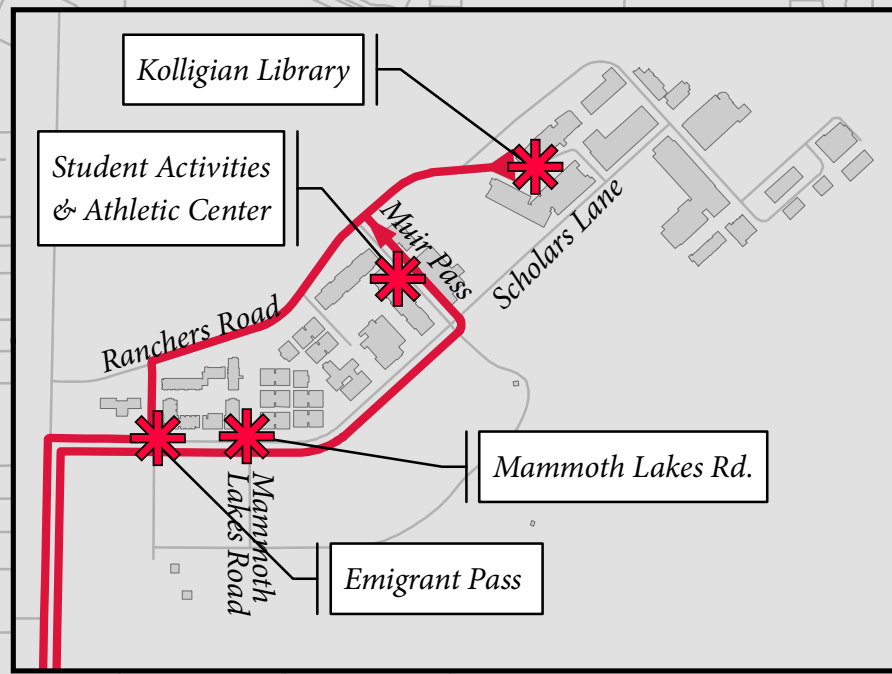

Mammoth Lakes Rd.	7:37	9:13	11:06	1:12
Student Activities & Athletic Center	7:39	9:15	11:08	1:14
Kolligian Library	7:44	9:37	11:43	1:30
Emigrant Pass at Scholars Lane	7:46	9:39	11:45	1:32
Moraga Subdivision	7:51	9:44	11:50	1:35
Yosemite Church	SOD	SOD	SOD	SOD
Starbucks/Promenade Center	7:56	9:49	11:55	1:40
Merced College <i>The Bus</i> Terminal	7:59	9:52	11:58	1:43
Ironstone Dr.	8:01	9:54	12:00	1:45
Bellevue Ranch on Bancroft Dr.	8:06	9:59	12:05	1:50
Village Landing Apts.	8:12	10:05	12:11	1:56
El Redondo Dr.	8:16	10:09	12:15	2:00
Buena Vista	8:21	10:14	12:20	2:05
Merced Mall Target	8:26	10:19	12:25	2:10
Village Apts.	8:27	10:20	12:26	2:11
Merced Mall Theatre	8:31	10:24	12:30	2:15
Amtrak Station	8:38	10:31	12:37	2:22
Hollywood Theatres Mainplace	8:40	10:33	12:39	2:24
Granville Luxury Apts.	8:52	10:45	12:51	2:36
FoodMaxx/Barnes & Noble	8:56	10:49	12:55	SOD
Rite Aid/Walgreens on G St.	9:00	10:53	12:59	SOD
Millennium Sports Club	9:05	10:58	1:04	
Yosemite Church	SOD	SOD	SOD	
Moraga Subdivision	9:08	11:01	1:07	
Mammoth Lakes Rd.	9:13	11:06	1:12	
SOD - Stop On Demand				

← PM AM →

E Line – Granville Apts./Campus Spring 2014

UC MERCED CATTRACKS

TRANSPORTATION AND PARKING SERVICES

To get up to the minute text message route updates, text "Follow UCMTaps ELine" to 40404