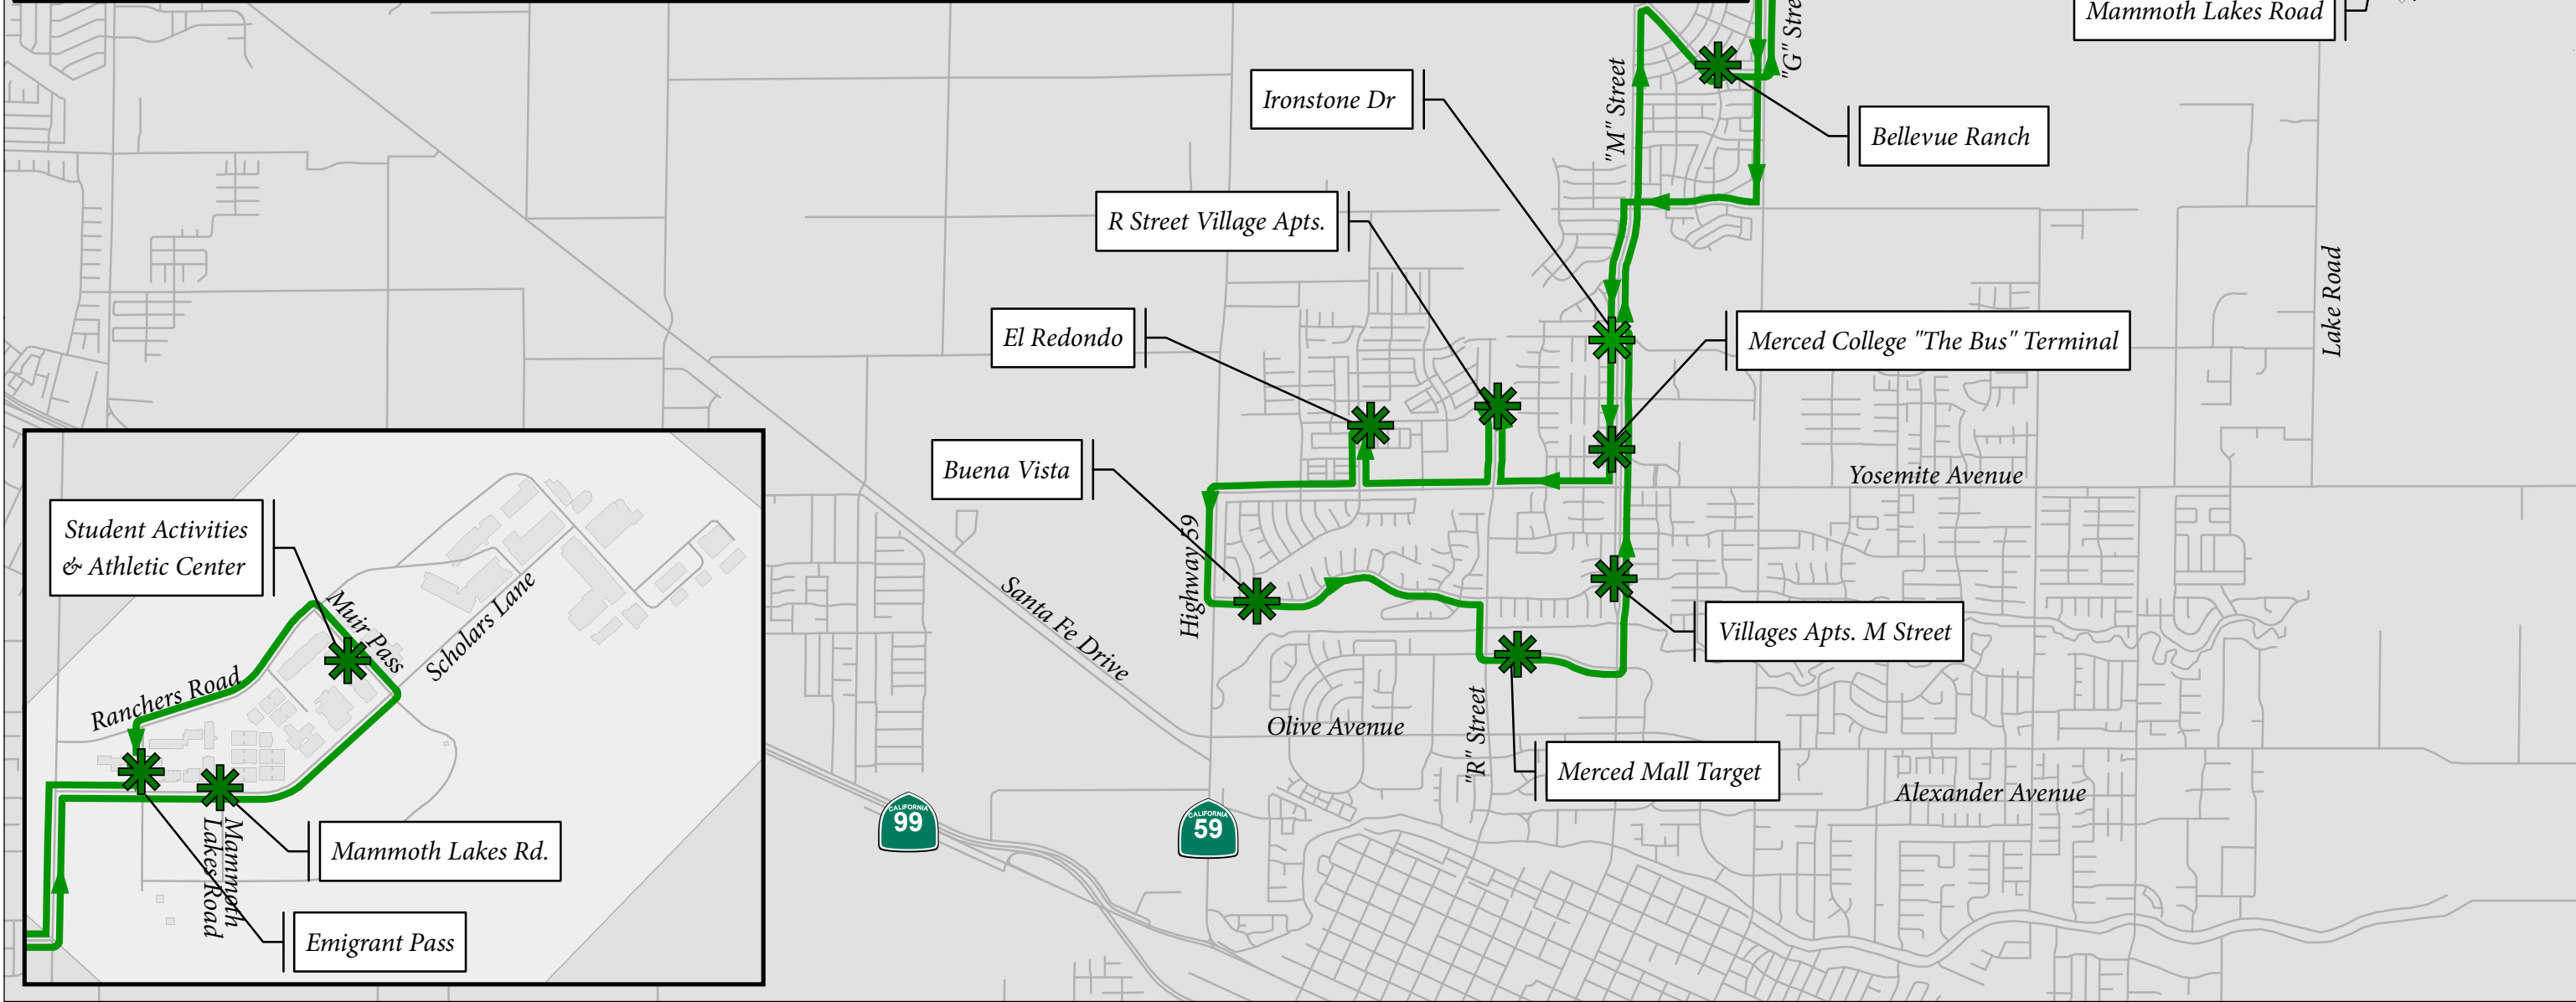

← AM PM →

C2 Line – Village Landing & Campus Spring 2014

UC MERCED CATTRACKS

TRANSPORTATION AND PARKING SERVICES

To get up to the minute text message route updates, text "Follow UCMTaps C2Line" to 40404