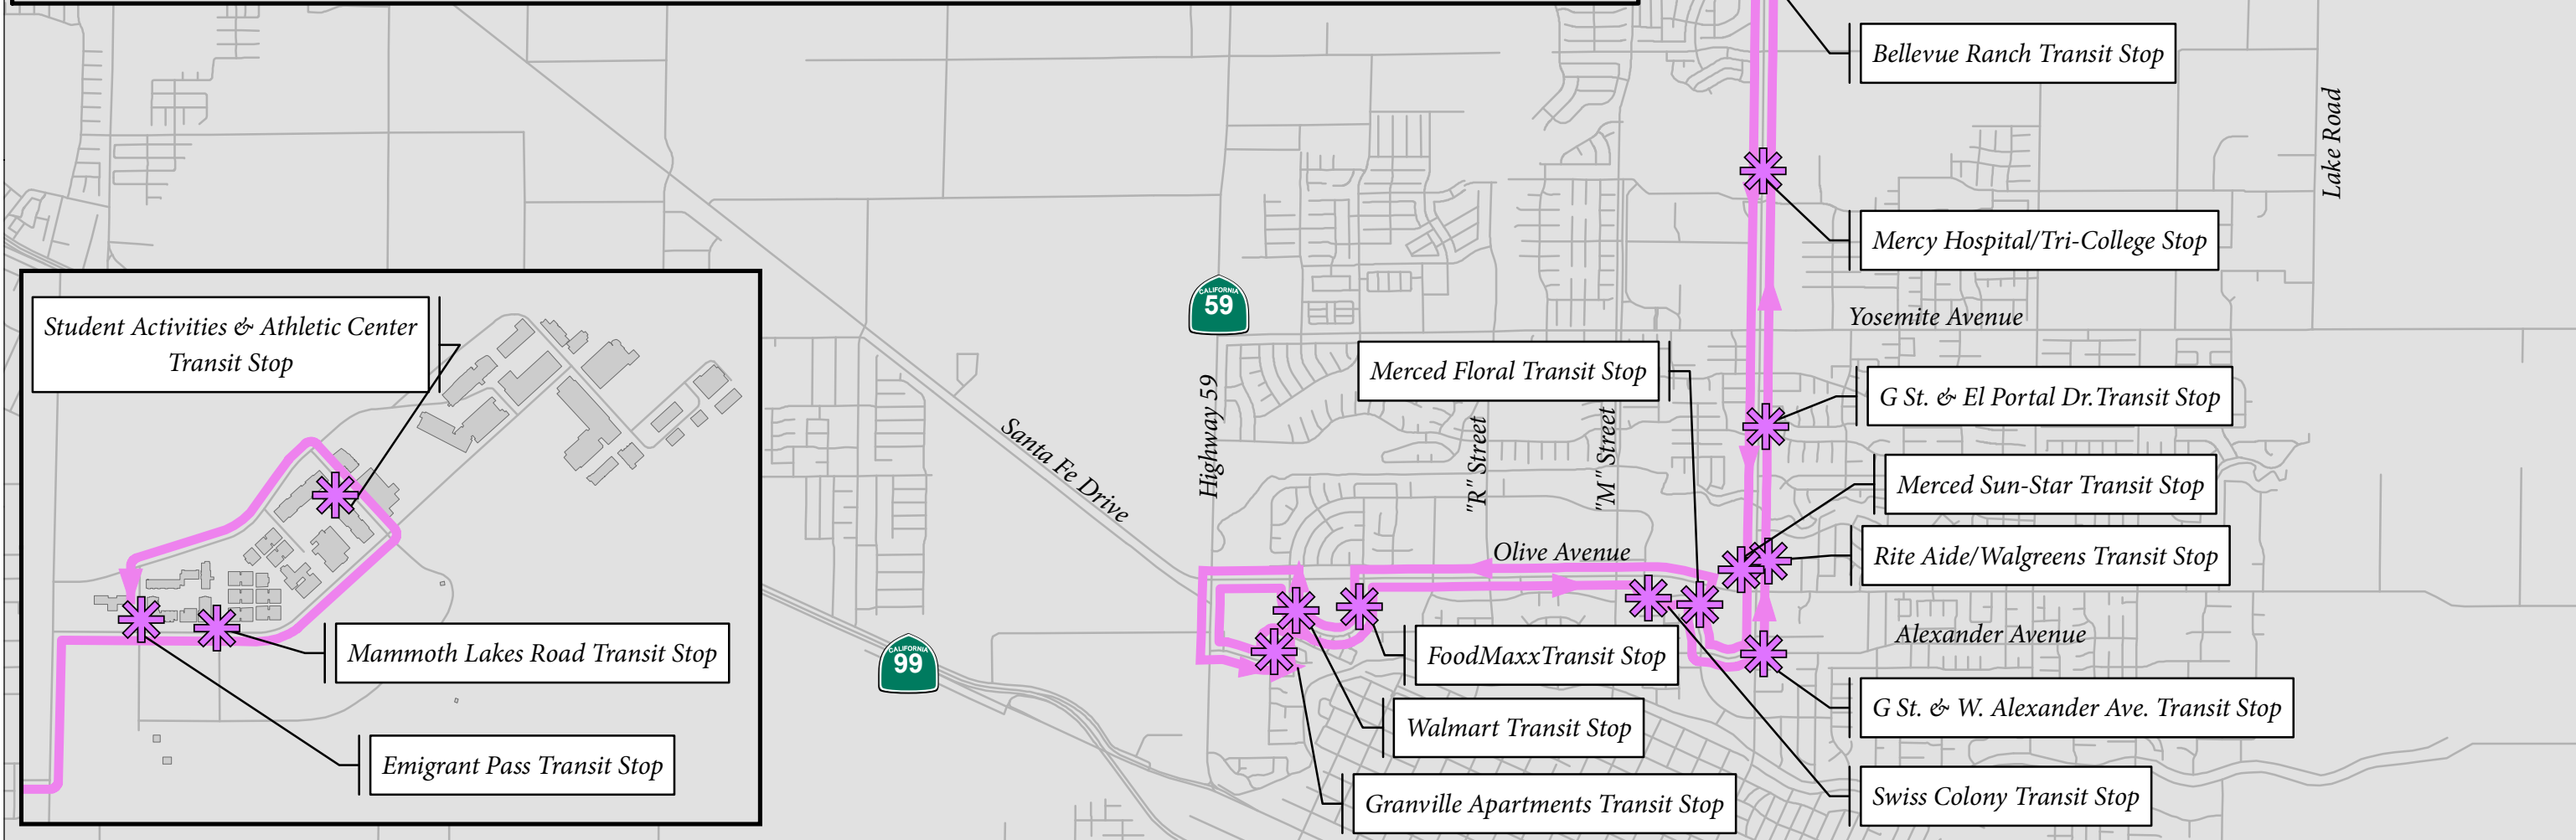

← AM PM →

C1 Line – Granville & Campus Spring 2014

UC MERCED CAT TRACKS

TRANSPORTATION AND PARKING SERVICES

To get up to the minute text message route updates, text "Follow UCMTaps C1Line" to 40404