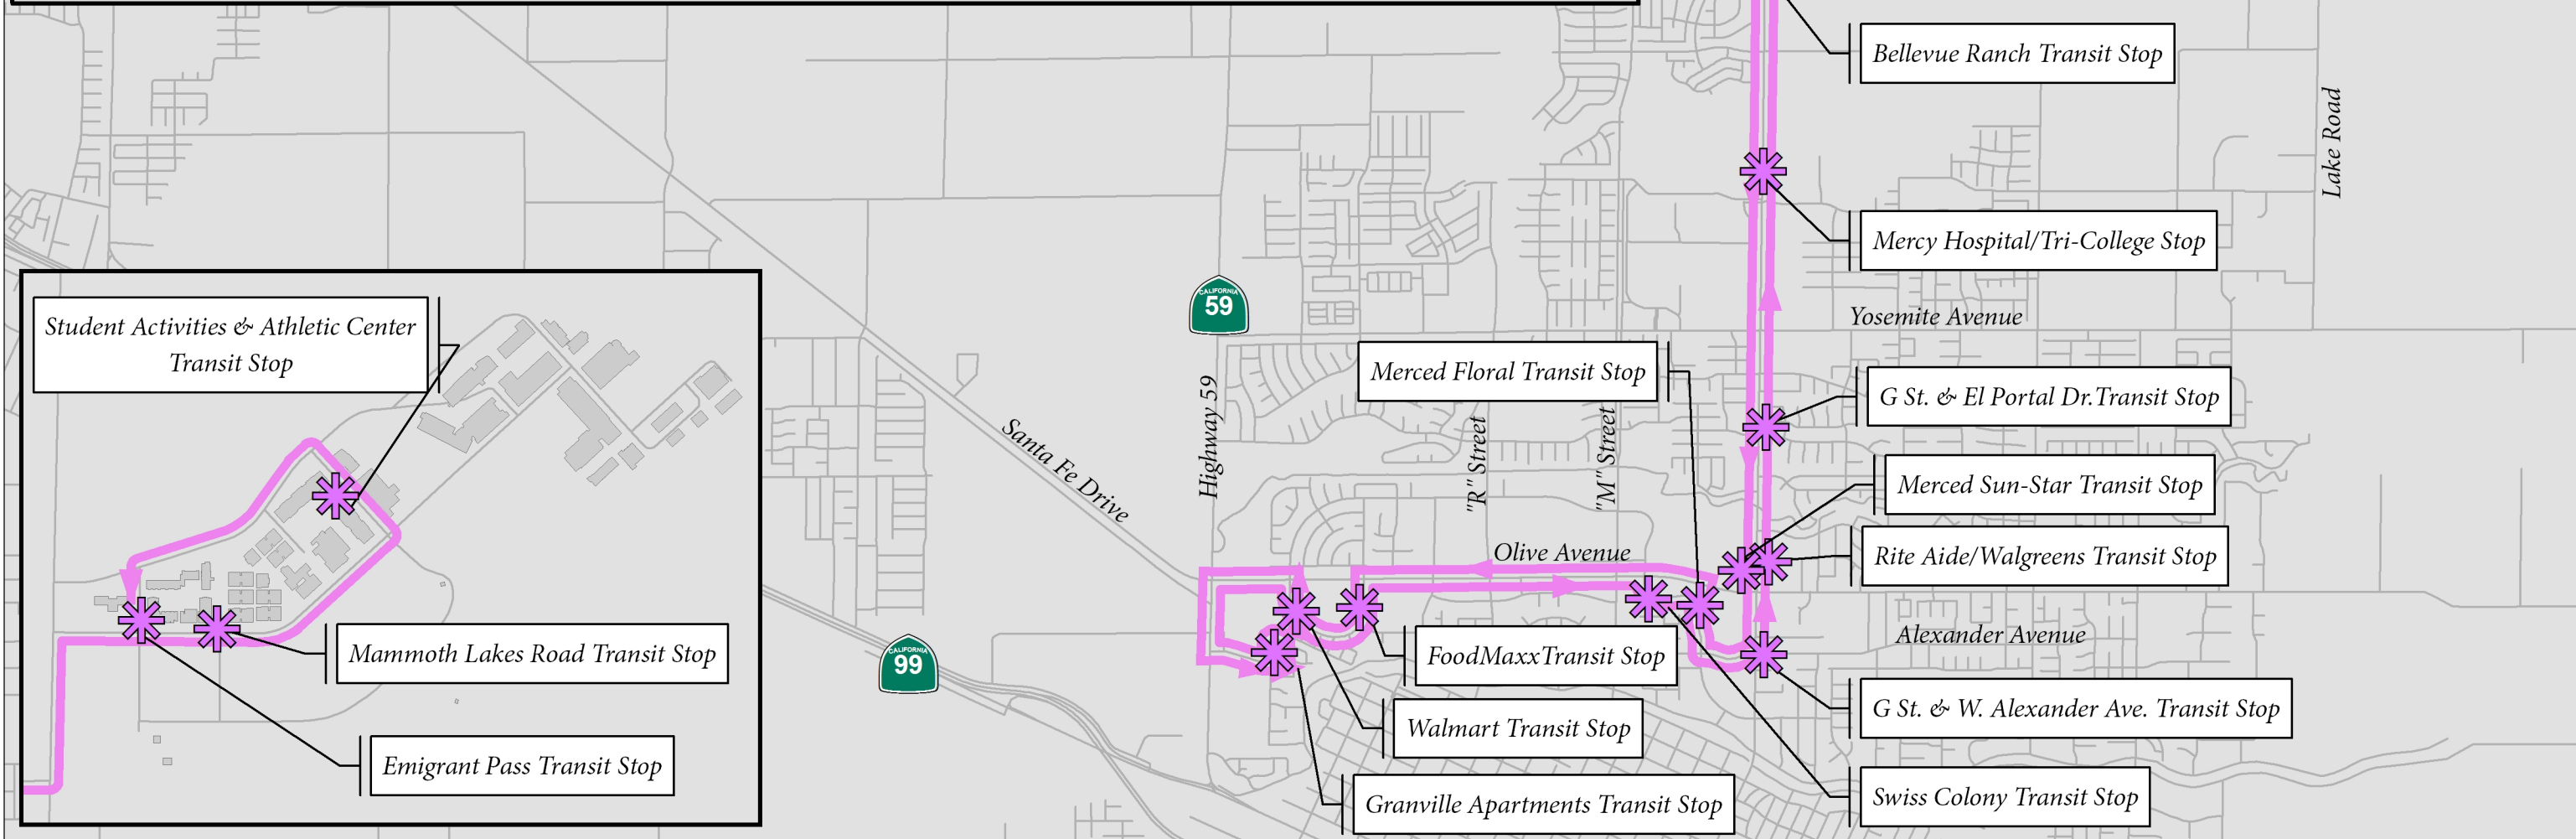

← AM PM →

C1 Line – Granville & Campus Fall 2013

UC MERCED CAT TRACKS

TRANSPORTATION AND PARKING SERVICES

To get up to the minute text message route updates, text "Follow UCMTaps C1Line" to 40404