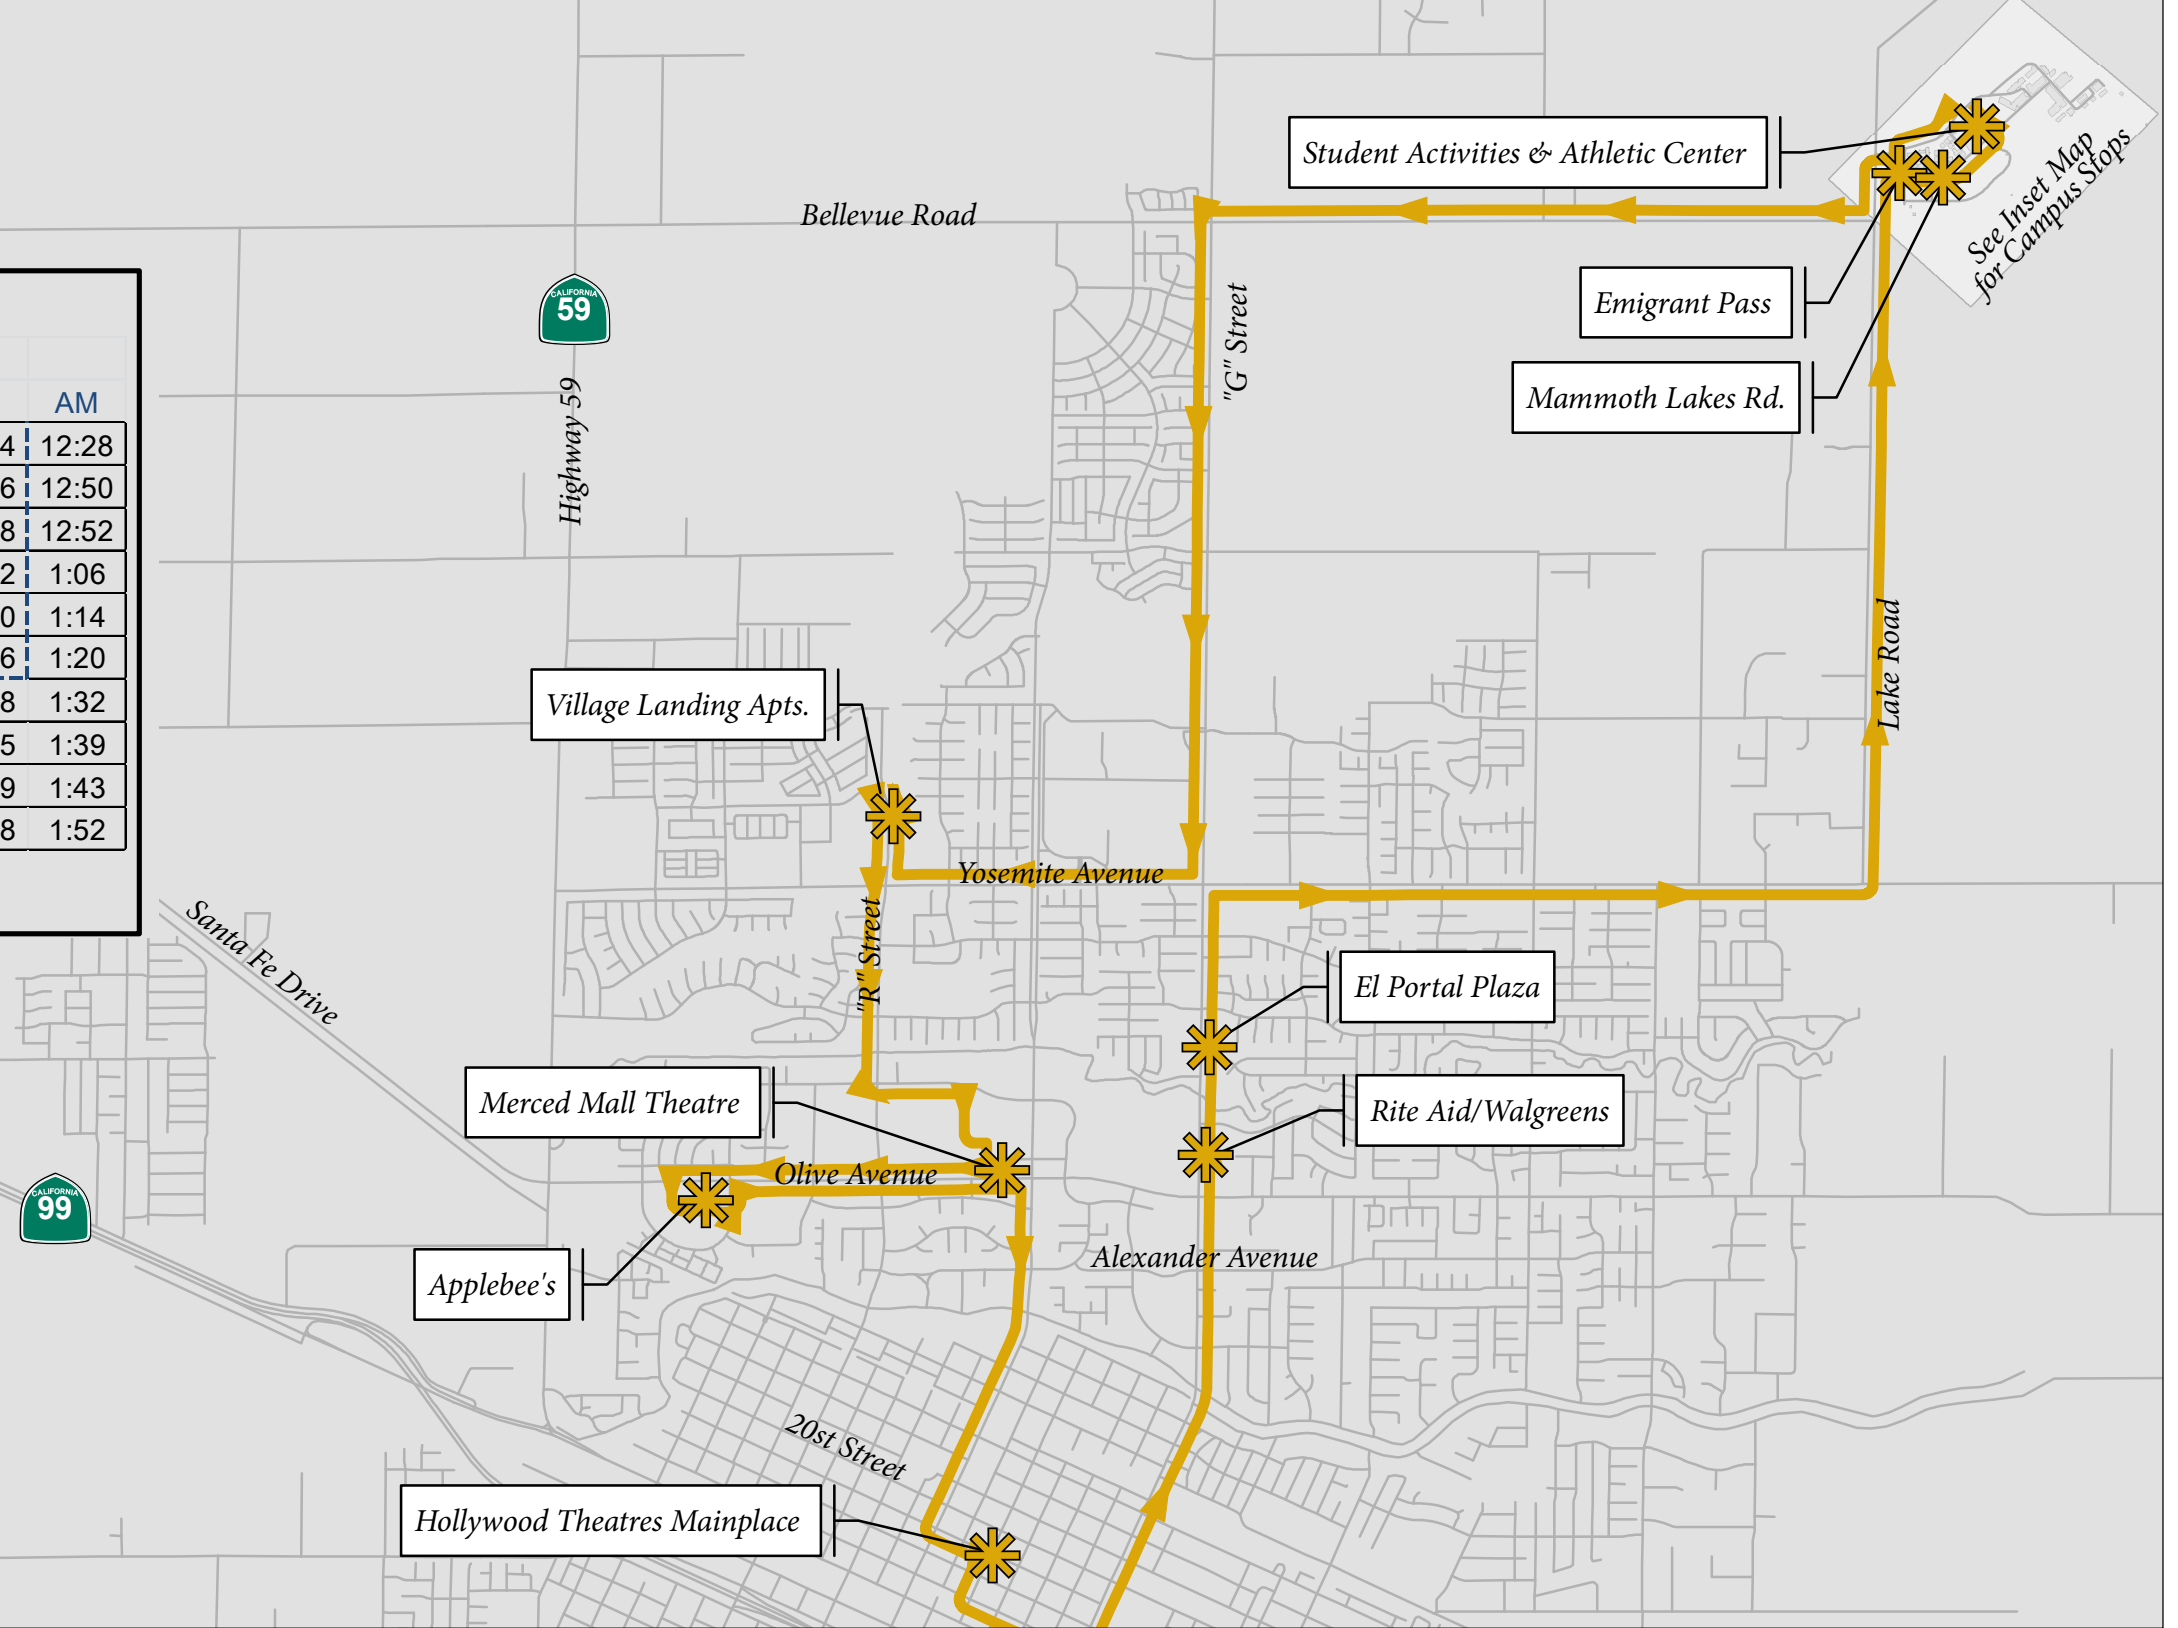

Fall NiteCat: Friday-Saturday

	PM	AM
Mammoth Lakes Rd.	10:00	11:04 12:28
Student Activities & Athletics Center	10:02	11:26 12:50
Emigrant Pass at Scholars Lane	10:04	11:28 12:52
"R" Street Village Apartments	10:18	11:42 1:06
Merced Mall Theatre	10:26	11:50 1:14
Applebee's	10:32	11:56 1:20
Hollywood Theatres Mainplace	10:44	12:08 1:32
Rite Aid/Walgreens on "G" St.	10:51	12:15 1:39
El Portal Plaza & "G" Street (bus stop on "G")	10:55	12:19 1:43
Mammoth Lakes Rd.	11:04	12:28 1:52

NiteCat Line – Campus & Downtown Fall 2014
 UC MERCED CATTRACKS
 TRANSPORTATION AND PARKING SERVICES

To get up to the minute text message route updates, text "Follow UCMTaps NiteCat" to 40404

University of California, Merced, Office of Planning & Budget - Geospatial Analytics & Cartographic Services, 2014