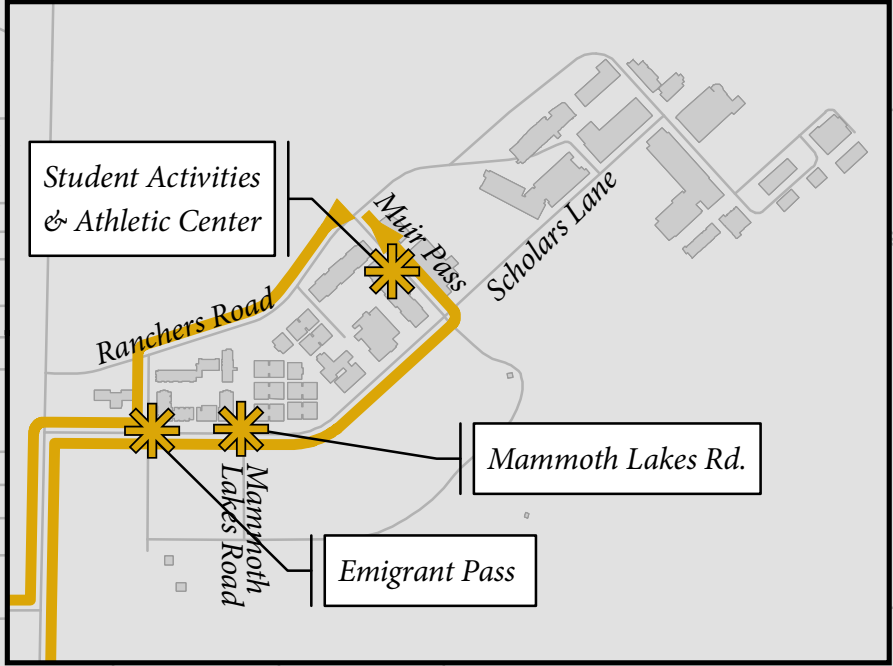

Fall NiteCat: Friday-Saturday

	PM	AM
Mammoth Lakes Rd.	10:00	11:04 12:28
Student Activities & Athletics Center	10:02	11:26 12:50
Emigrant Pass at Scholars Lane	10:04	11:28 12:52
"R" Street Village Apartments	10:18	11:42 1:06
Merced Mall Theatre	10:26	11:50 1:14
Applebee's	10:32	11:56 1:20
Hollywood Theatres Mainplace	10:44	12:08 1:32
Rite Aid/Walgreens on "G" St.	10:51	12:15 1:39
El Portal Plaza & "G" Street (bus stop on "G")	10:55	12:19 1:43
Mammoth Lakes Rd.	11:04	12:28 1:52

NiteCat Line – Campus & Downtown Fall 2014
 UC MERCED CATTRACKS
 TRANSPORTATION AND PARKING SERVICES

To get up to the minute text message route updates, text "Follow UCMTaps NiteCat" to 40404

University of California, Merced, Office of Planning & Budget - Geospatial Analytics & Cartographic Services, 2014