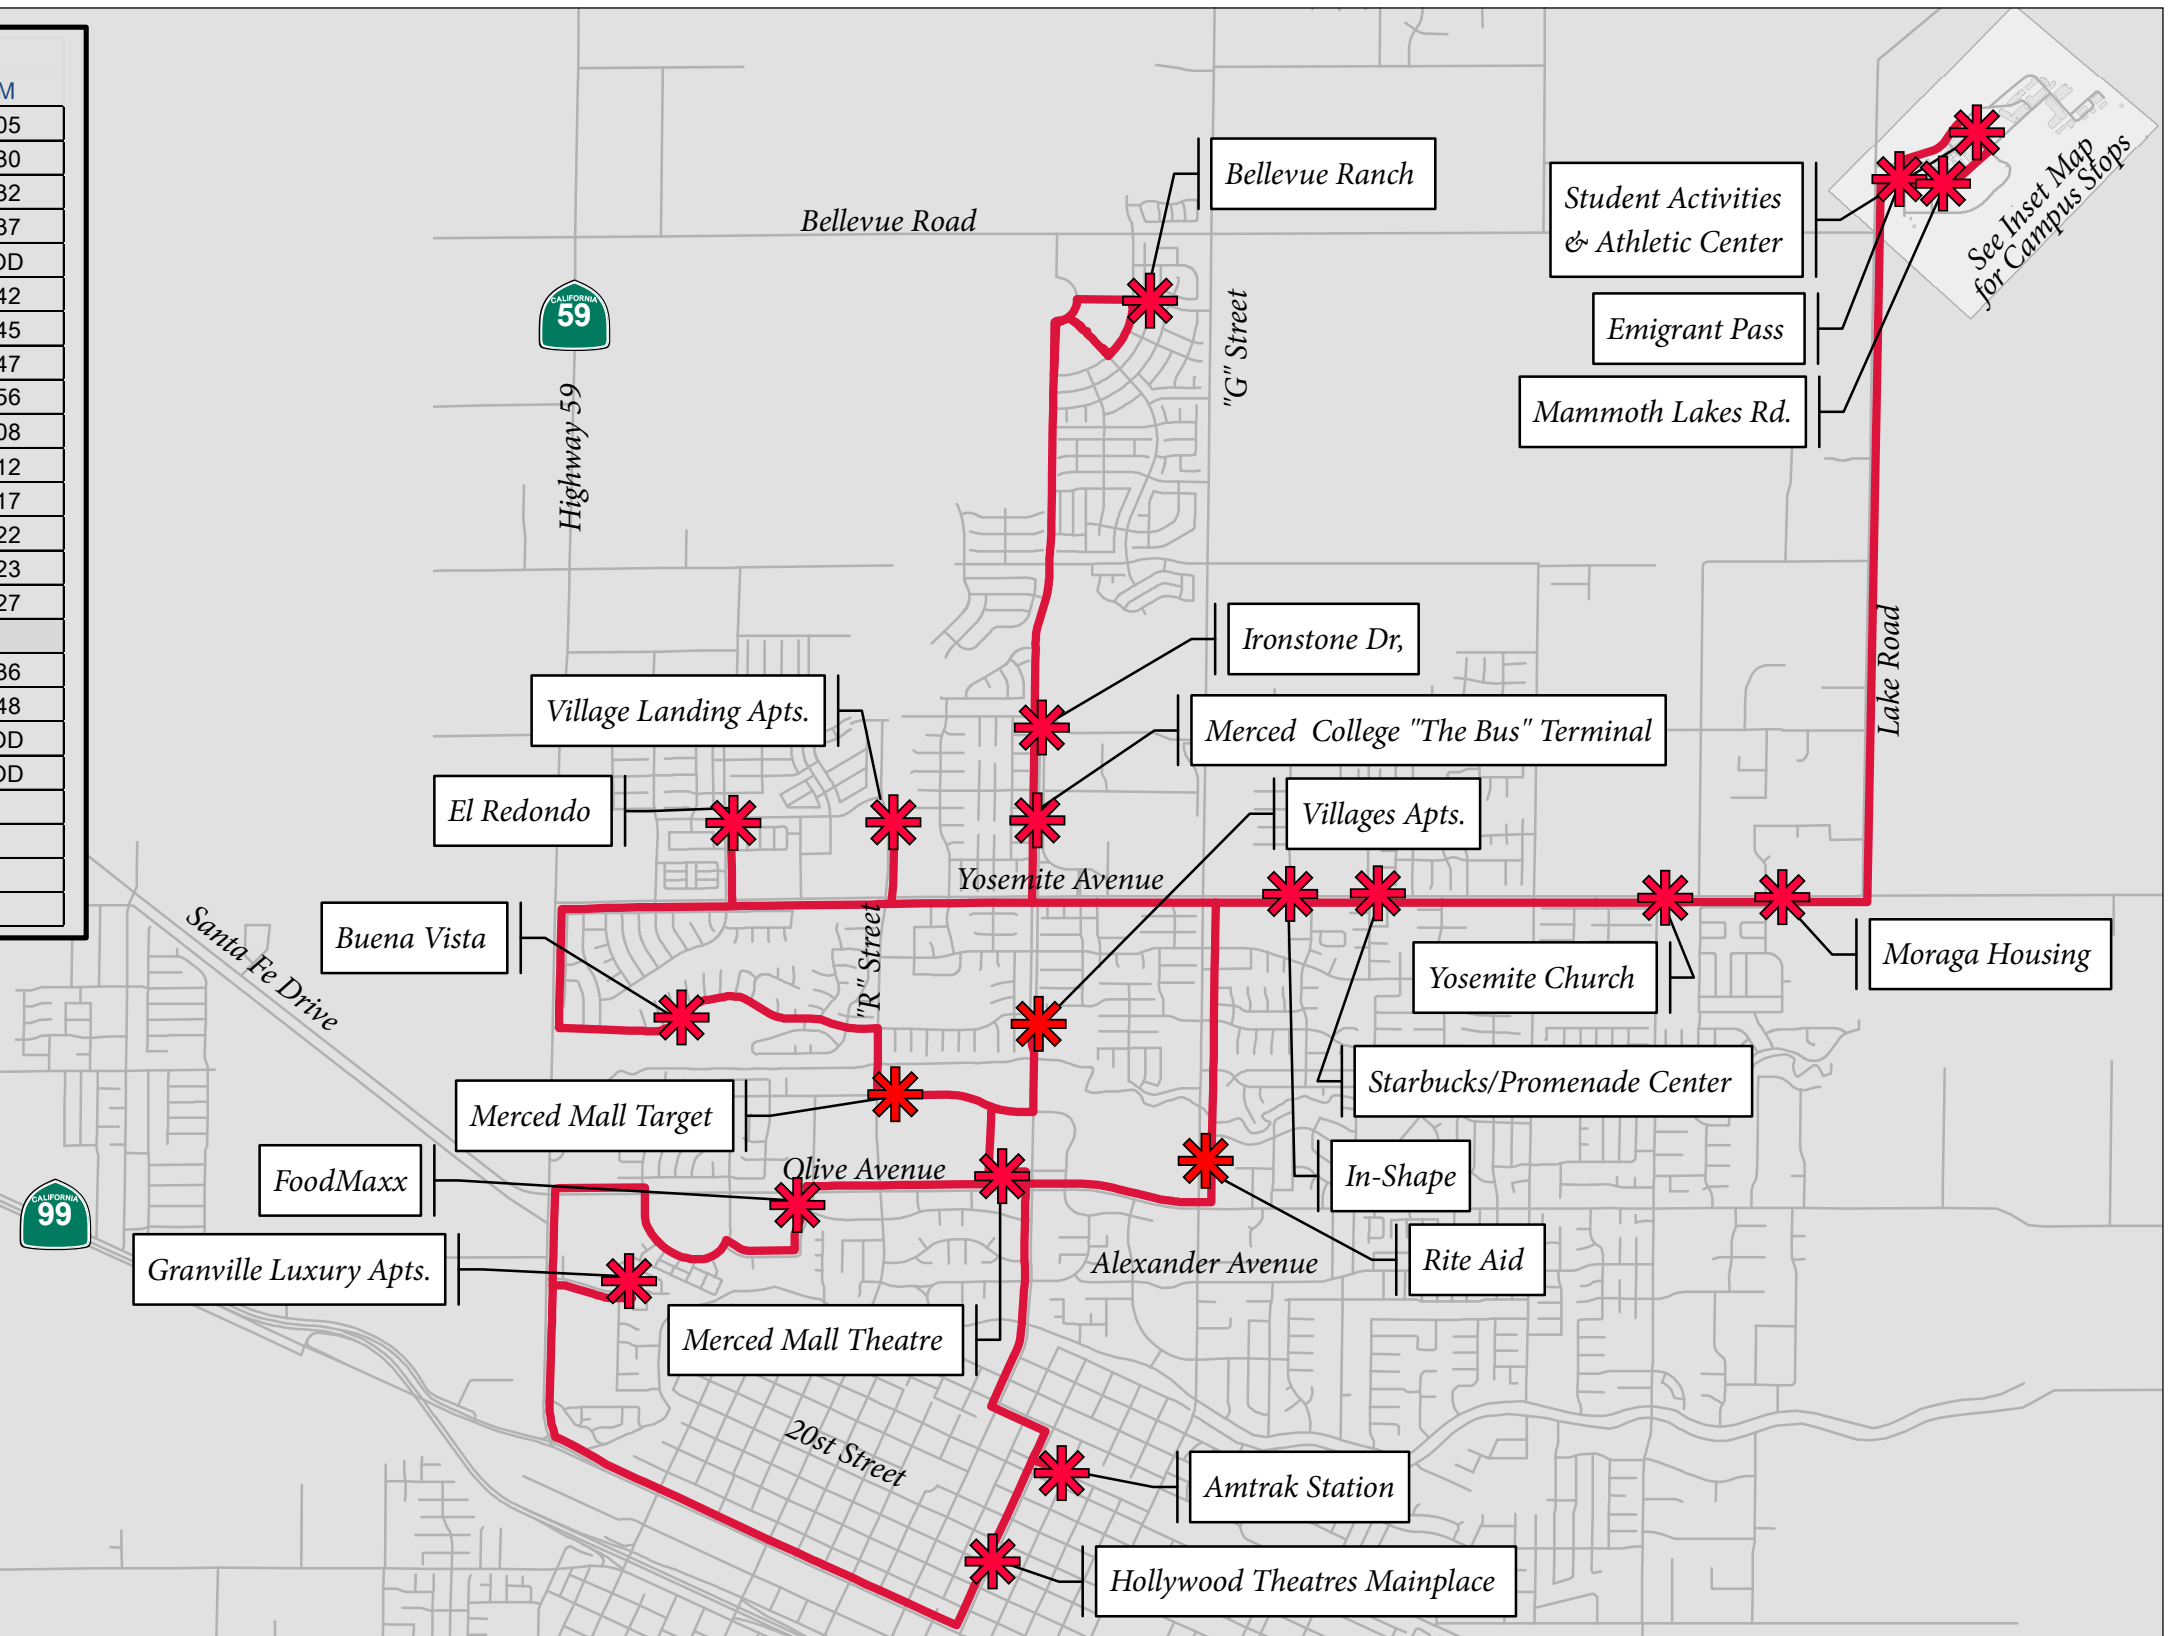

Fall E Line Downtown Loop: Monday-Friday

		PM	AM
Mammoth Lakes Rd.	7:03	8:47	10:51
Student Activities & Athletics Center	7:08	9:12	11:26
Emigrant Pass at Scholars Lane	7:10	9:14	11:28
Moraga Housing	7:15	9:19	11:33
McKee Rd "Yosemite Church"	SOD	SOD	SOD
Starbucks/Promenade Center	7:20	9:24	11:38
Merced College The Bus Terminal	7:23	9:27	11:41
Ironstone Dr.	7:25	9:29	11:43
Bellevue Ranch "Mandeville/Barclay"	7:34	9:38	11:52
"R" Street Apts.	7:46	9:50	12:04
El Redondo @ corner of Jenner before traffic circle	7:50	9:54	12:08
Buena Vista	7:55	9:59	12:13
Merced Mall Target	8:00	10:04	12:18
Village Apts. "M" St.	8:01	10:05	12:19
Merced Mall Theatre	8:05	10:09	12:23
Amtrak Station	8:12	10:16	
Hollywood Theatres Mainplace	8:14	10:18	12:32
Granville Apts.	8:26	10:30	12:44
Meadows Ave & Olivewood Dr. (Food Maxx)	8:30	10:34	12:48
Rite Aid/Walgreens on G St.	8:34	10:38	12:52
In-Shape	8:39	10:43	12:57
McKee Rd. "Yosemite Church"	SOD	SOD	SOD
Moraga Housing	8:42	10:46	1:00
Mammoth Lakes Rd.	8:47	10:51	1:05

E Line – Granville Apts./Campus Fall 2014

UC MERCED CATTRACKS

TRANSPORTATION AND PARKING SERVICES

To get up to the minute text message route updates, text "Follow UCMTaps ELine" to 40404