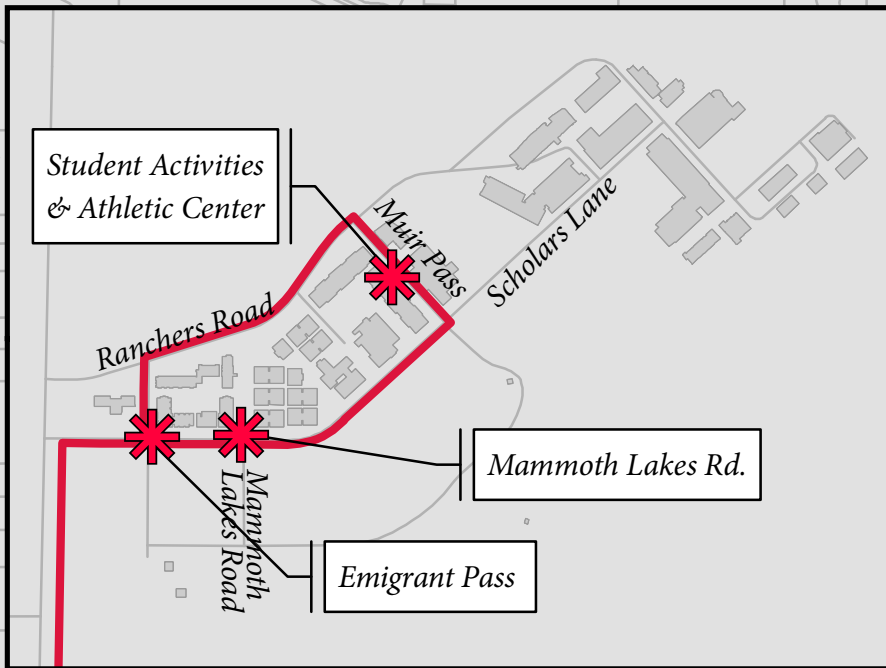

Fall E Line Downtown Loop: Monday-Friday

		PM	AM
Mammoth Lakes Rd.	7:03	8:47	10:51
Student Activities & Athletics Center	7:08	9:12	11:26
Emigrant Pass at Scholars Lane	7:10	9:14	11:28
Moraga Housing	7:15	9:19	11:33
McKee Rd "Yosemite Church"	SOD	SOD	SOD
Starbucks/Promenade Center	7:20	9:24	11:38
Merced College The Bus Terminal	7:23	9:27	11:41
Ironstone Dr.	7:25	9:29	11:43
Bellevue Ranch "Mandeville/Barclay"	7:34	9:38	11:52
"R" Street Apts.	7:46	9:50	12:04
El Redondo @ corner of Jenner before traffic circle	7:50	9:54	12:08
Buena Vista	7:55	9:59	12:13
Merced Mall Target	8:00	10:04	12:18
Village Apts. "M" St.	8:01	10:05	12:19
Merced Mall Theatre	8:05	10:09	12:23
Amtrak Station	8:12	10:16	
Hollywood Theatres Mainplace	8:14	10:18	12:32
Granville Apts.	8:26	10:30	12:44
Meadows Ave & Olivewood Dr. (Food Maxx)	8:30	10:34	12:48
Rite Aid/Walgreens on G St.	8:34	10:38	12:52
In-Shape	8:39	10:43	12:57
McKee Rd. "Yosemite Church"	SOD	SOD	SOD
Moraga Housing	8:42	10:46	1:00
Mammoth Lakes Rd.	8:47	10:51	1:05

E Line – Granville Apts./Campus Fall 2014

UC MERCED CATTRACKS

TRANSPORTATION AND PARKING SERVICES

To get up to the minute text message route updates, text "Follow UCMTaps ELine" to 40404