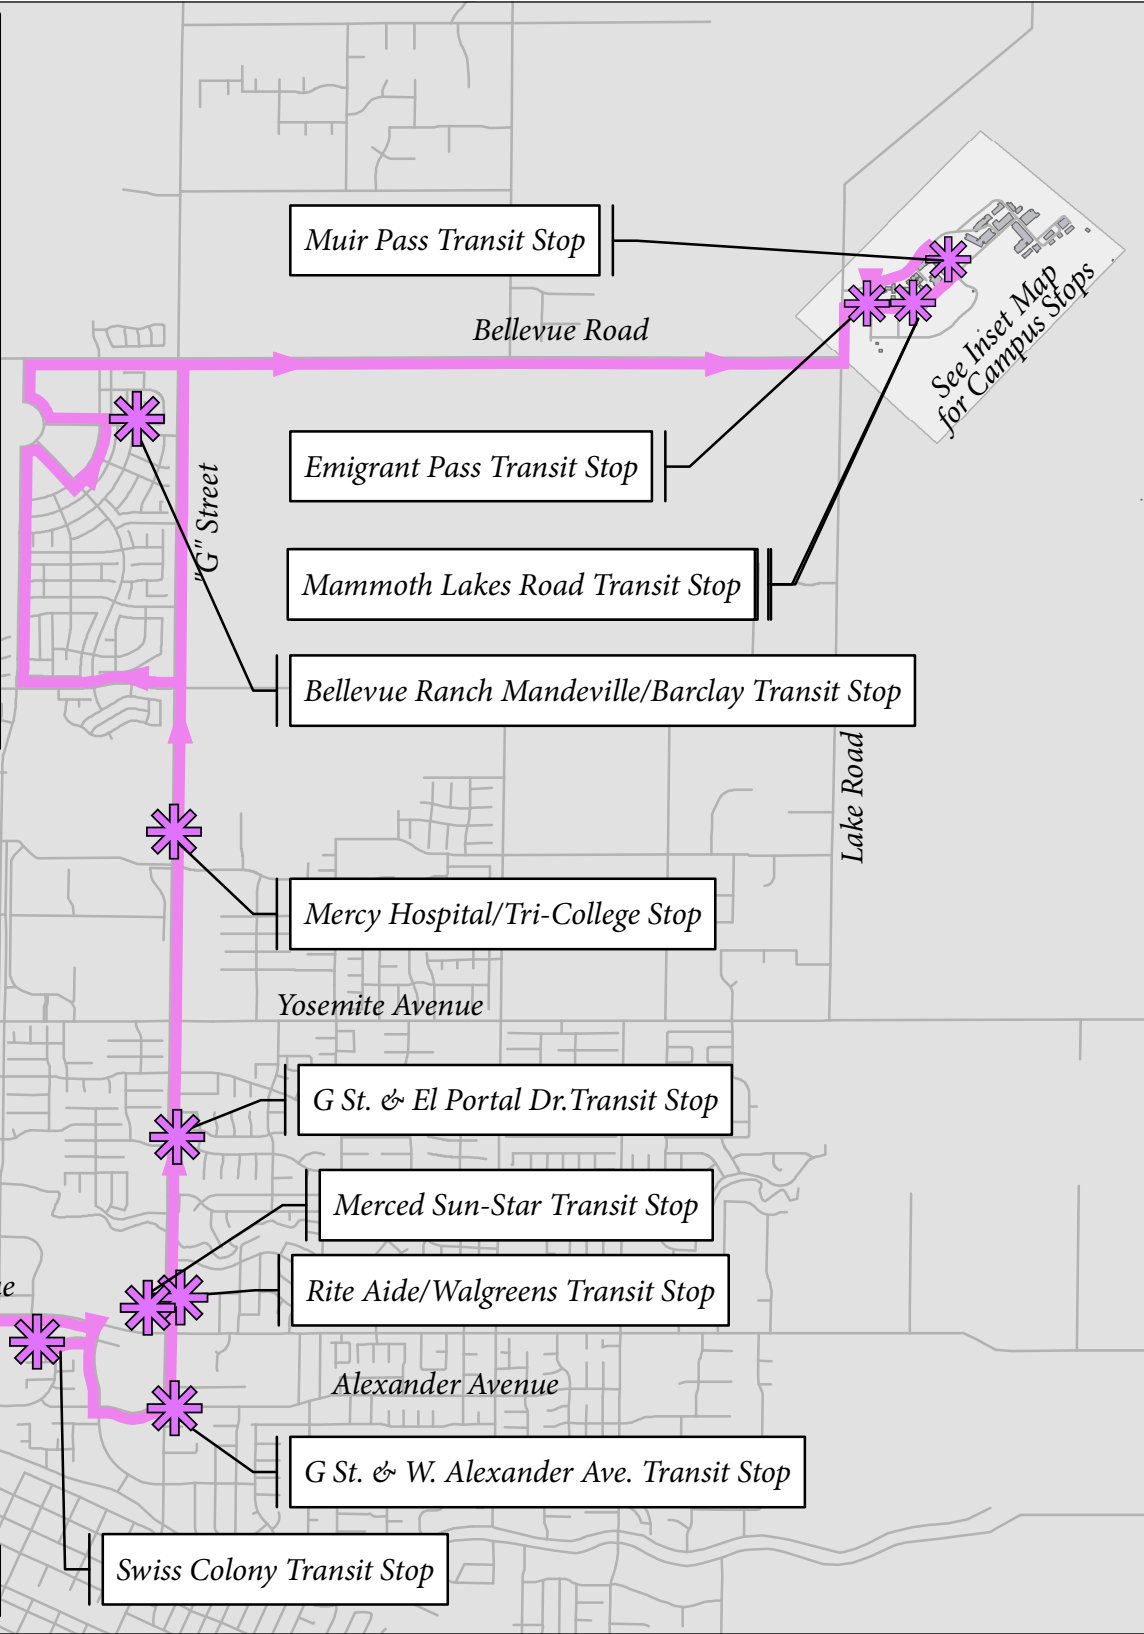

**Fall C1 Line: Monday-Friday**

	6:05	6:45	7:24	8:04	9:03	9:43	10:22	11:02	11:41	AM	PM		2:00	2:39	3:19	4:18	4:58	5:37	6:17	6:56	7:36	8:35	9:15	9:54	10:34	11:48
Granville Apts.	6:05	6:45	7:24	8:04	9:03	9:43	10:22	11:02	11:41	12:21	1:20	2:00	2:39	3:19	4:18	4:58	5:37	6:17	6:56	7:36	8:35	9:15	9:54	10:34	11:48	
Walmart on Loughborough across "Pier One"	6:10	6:50	7:29	8:09	9:08	9:48	10:27	11:07	11:46	12:26	1:25	2:05	2:44	3:24	4:23	5:03	5:42	6:22	7:01	7:41	8:40	9:20	9:59	10:39	11:53	
Meadows Ave & Olivewood Dr. (Food Maxx)	6:12	6:52	7:31	8:11	9:10	9:50	10:29	11:09	11:48	12:28	1:27	2:07	2:46	3:26	4:25	5:05	5:44	6:24	7:03	7:43	8:42	9:22	10:01	10:41	11:55	
Swiss Colony/College Green behind "Carls Jr."	6:19	6:59	7:38	8:18	9:17	9:57	10:36	11:16	11:55	12:35	1:34	2:14	2:53	3:33	4:32	5:12	5:51	6:31	7:10	7:50	8:49	9:29	10:08	10:48	12:02	
Alexander & "G" Street (bus stop on "G")	6:21	7:01	7:40	8:20	9:19	9:59	10:38	11:18	11:57	12:37	1:36	2:16	2:55	3:35	4:34	5:14	5:53	6:33	7:12	7:52	8:51	9:31	10:10	10:50	12:04	
Rite Aid/Walgreens on "G" Street	6:23	7:03	7:42	8:22	9:21	10:01	10:40	11:20	11:59	12:39	1:38	2:18	2:57	3:37	4:36	5:16	5:55	6:35	7:14	7:54	8:53	9:33	10:12	10:52	12:06	
El Portal Plaza & "G" Street (bus stop on "G")	6:25	7:05	7:44	8:24	9:23	10:03	10:42	11:22	12:01	12:41	1:40	2:20	2:59	3:39	4:38	5:18	5:57	6:37	7:16	7:56	8:55	9:35	10:14	10:54	12:08	
Mercy Hospital/Tri-College (Kiosk "G" and Mercy)	6:28	7:08	7:47	8:27	9:26	10:06	10:45	11:25	12:04	12:44	1:43	2:23	3:02	3:42	4:41	5:21	6:00	6:40	7:19	7:59	8:58	9:38	10:17	10:57	12:11	
Bellevue Ranch "Mandeville/Barclay"	6:35	7:15	7:54	8:34	9:33	10:13	10:52	11:32	12:11	12:51	1:50	2:30	3:09	3:49	4:48	5:28	6:07	6:47	7:26	8:06	9:05	9:45	10:24	11:04	12:18	
Mammoth Lakes Rd.	6:42	7:22	8:01	8:41	9:40	10:20	10:59	11:39	12:18	12:58	1:57	2:37	3:16	3:56	4:55	5:35	6:14	6:54	7:33	8:13	9:12	9:52	10:31	11:11	12:25	
Student Activities & Athletics Center	6:47	7:27	8:26	9:06	9:45	10:25	11:04	11:44	12:43	1:23	2:02	2:42	3:41	4:21	5:00	5:40	6:19	6:59	7:58	8:38	9:17	9:57	11:11	11:16	12:30	
Emigrant Pass at Scholars Lane	6:49	7:29	8:28	9:08	9:47	10:27	11:06	11:46	12:45	1:25	2:04	2:44	3:43	4:23	5:02	5:42	6:21	7:01	8:00	8:40	9:19	9:59	11:13	11:18	12:32	
Tri-College/Mercy (G St. 2nd light pole after Mercy)	6:56	7:36	8:35	9:15	9:54	10:34	11:13	11:53	12:52	1:32	2:11	2:51	3:50	4:30	5:09	5:49	6:28	7:08	8:07	8:47	9:26	10:06	11:20	11:25	12:39	
El Portal Plaza & "G" Street (bus stop on "G")	6:59	7:39	8:38	9:18	9:57	10:37	11:16	11:56	12:55	1:35	2:14	2:54	3:53	4:33	5:12	5:52	6:31	7:11	8:10	8:50	9:29	10:09	11:23	11:28	12:42	
Merced Sun-Star/Staples (Sun Star Sign)	7:01	7:41	8:40	9:20	9:59	10:39	11:18	11:58	12:57	1:37	2:16	2:56	3:55	4:35	5:14	5:54	6:33	7:13	8:12	8:52	9:31	10:11	11:25	11:30	12:44	
Swiss Colony/College Green on Park @ 3040 Park Ave	7:05	7:45	8:44	9:24	10:03	10:43	11:22	12:02	1:01	1:41	2:20	3:00	3:59	4:39	5:18	5:58	6:37	7:17	8:16	8:56	9:35	10:15	11:29	11:34	12:48	
Meadows Ave & Olivewood Dr. (Food Maxx)	7:09	7:49	8:48	9:28	10:07	10:47	11:26	12:06	1:05	1:45	2:24	3:04	4:03	4:43	5:22	6:02	6:41	7:21	8:20	9:00	9:39	10:19	11:33	11:38	12:52	
Walmart on Loughborough at "Pier One" bus stop	7:11	7:51	8:50	9:30	10:09	10:49	11:28	12:08	1:07	1:47	2:26	3:06	4:05	4:45	5:24	6:04	6:43	7:23	8:22	9:02	9:41	10:21	11:35	11:40	12:54	
Granville Apts.	7:24	8:04	9:03	9:43	10:22	11:02	11:41	12:21	1:20	2:00	2:39	3:19	4:18	4:58	5:37	6:17	6:56	7:36	8:35	9:15	9:54	10:34	11:48	11:53	1:07	