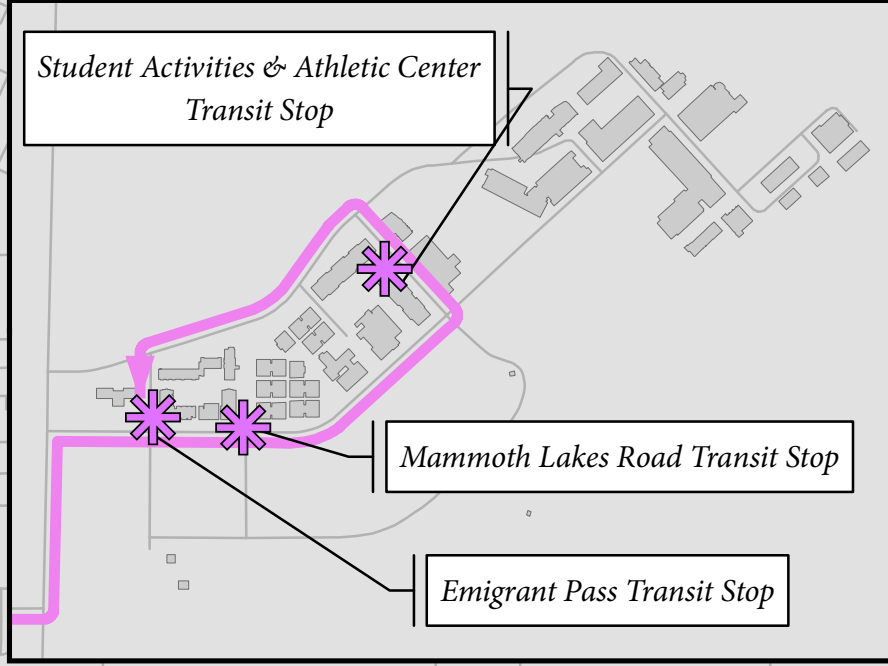

**Fall C1 Line: Monday-Friday**

	6:05	6:45	7:24	8:04	9:03	9:43	10:22	11:02	11:41	AM	PM		2:00	2:39	3:19	4:18	4:58	5:37	6:17	6:56	7:36	8:35	9:15	9:54	10:34	11:48
Granville Apts.	6:05	6:45	7:24	8:04	9:03	9:43	10:22	11:02	11:41	12:21	1:20	2:00	2:39	3:19	4:18	4:58	5:37	6:17	6:56	7:36	8:35	9:15	9:54	10:34	11:48	
Walmart on Loughborough across "Pier One"	6:10	6:50	7:29	8:09	9:08	9:48	10:27	11:07	11:46	12:26	1:25	2:05	2:44	3:24	4:23	5:03	5:42	6:22	7:01	7:41	8:40	9:20	9:59	10:39	11:53	
Meadows Ave & Olivewood Dr. (Food Maxx)	6:12	6:52	7:31	8:11	9:10	9:50	10:29	11:09	11:48	12:28	1:27	2:07	2:46	3:26	4:25	5:05	5:44	6:24	7:03	7:43	8:42	9:22	10:01	10:41	11:55	
Swiss Colony/College Green behind "Carls Jr."	6:19	6:59	7:38	8:18	9:17	9:57	10:36	11:16	11:55	12:35	1:34	2:14	2:53	3:33	4:32	5:12	5:51	6:31	7:10	7:50	8:49	9:29	10:08	10:48	12:02	
Alexander & "G" Street (bus stop on "G")	6:21	7:01	7:40	8:20	9:19	9:59	10:38	11:18	11:57	12:37	1:36	2:16	2:55	3:35	4:34	5:14	5:53	6:33	7:12	7:52	8:51	9:31	10:10	10:50	12:04	
Rite Aid/Walgreens on "G" Street	6:23	7:03	7:42	8:22	9:21	10:01	10:40	11:20	11:59	12:39	1:38	2:18	2:57	3:37	4:36	5:16	5:55	6:35	7:14	7:54	8:53	9:33	10:12	10:52	12:06	
El Portal Plaza & "G" Street (bus stop on "G")	6:25	7:05	7:44	8:24	9:23	10:03	10:42	11:22	12:01	12:41	1:40	2:20	2:59	3:39	4:38	5:18	5:57	6:37	7:16	7:56	8:55	9:35	10:14	10:54	12:08	
Mercy Hospital/Tri-College (Kiosk "G" and Mercy)	6:28	7:08	7:47	8:27	9:26	10:06	10:45	11:25	12:04	12:44	1:43	2:23	3:02	3:42	4:41	5:21	6:00	6:40	7:19	7:59	8:58	9:38	10:17	10:57	12:11	
Bellevue Ranch "Mandeville/Barclay"	6:35	7:15	7:54	8:34	9:33	10:13	10:52	11:32	12:11	12:51	1:50	2:30	3:09	3:49	4:48	5:28	6:07	6:47	7:26	8:06	9:05	9:45	10:24	11:04	12:18	
Mammoth Lakes Rd.	6:42	7:22	8:01	8:41	9:40	10:20	10:59	11:39	12:18	12:58	1:57	2:37	3:16	3:56	4:55	5:35	6:14	6:54	7:33	8:13	9:12	9:52	10:31	11:11	12:25	
Student Activities & Athletics Center	6:47	7:27	8:26	9:06	9:45	10:25	11:04	11:44	12:43	1:23	2:02	2:42	3:41	4:21	5:00	5:40	6:19	6:59	7:58	8:38	9:17	9:57	11:11	11:16	12:30	
Emigrant Pass at Scholars Lane	6:49	7:29	8:28	9:08	9:47	10:27	11:06	11:46	12:45	1:25	2:04	2:44	3:43	4:23	5:02	5:42	6:21	7:01	8:00	8:40	9:19	9:59	11:13	11:18	12:32	
Tri-College/Mercy (G St. 2nd light pole after Mercy)	6:56	7:36	8:35	9:15	9:54	10:34	11:13	11:53	12:52	1:32	2:11	2:51	3:50	4:30	5:09	5:49	6:28	7:08	8:07	8:47	9:26	10:06	11:20	11:25	12:39	
El Portal Plaza & "G" Street (bus stop on "G")	6:59	7:39	8:38	9:18	9:57	10:37	11:16	11:56	12:55	1:35	2:14	2:54	3:53	4:33	5:12	5:52	6:31	7:11	8:10	8:50	9:29	10:09	11:23	11:28	12:42	
Merced Sun-Star/Staples (Sun Star Sign)	7:01	7:41	8:40	9:20	9:59	10:39	11:18	11:58	12:57	1:37	2:16	2:56	3:55	4:35	5:14	5:54	6:33	7:13	8:12	8:52	9:31	10:11	11:25	11:30	12:44	
Swiss Colony/College Green on Park @ 3040 Park Ave	7:05	7:45	8:44	9:24	10:03	10:43	11:22	12:02	1:01	1:41	2:20	3:00	3:59	4:39	5:18	5:58	6:37	7:17	8:16	8:56	9:35	10:15	11:29	11:34	12:48	
Meadows Ave & Olivewood Dr. (Food Maxx)	7:09	7:49	8:48	9:28	10:07	10:47	11:26	12:06	1:05	1:45	2:24	3:04	4:03	4:43	5:22	6:02	6:41	7:21	8:20	9:00	9:39	10:19	11:33	11:38	12:52	
Walmart on Loughborough at "Pier One" bus stop	7:11	7:51	8:50	9:30	10:09	10:49	11:28	12:08	1:07	1:47	2:26	3:06	4:05	4:45	5:24	6:04	6:43	7:23	8:22	9:02	9:41	10:21	11:35	11:40	12:54	
Granville Apts.	7:24	8:04	9:03	9:43	10:22	11:02	11:41	12:21	1:20	2:00	2:39	3:19	4:18	4:58	5:37	6:17	6:56	7:36	8:35	9:15	9:54	10:34	11:48	11:53	1:07	